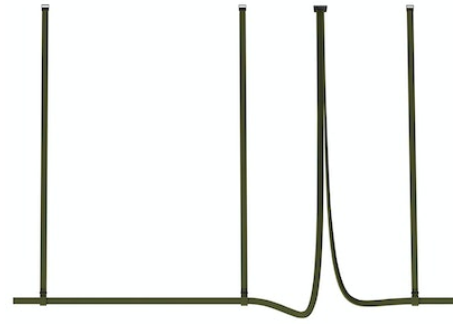

FLOS

03.8530.GN.CB Green Leather

Belt Green Casambi 2000mm

Designed by Ronan & Erwan Bouroullec, 2020

LED - Top LED - 55.5W - 1700lm - 2700K - CRI > 95 - Beam° 60

This iconic profile for suspended installation features a refined leather surface developed specifically for Flos. Belt is pure flexibility, a sinuous line that creates a balance between the softness of leather and the rigidity of aluminium. The soft part is represented by the connection to the electrical network, while the rigid parts correspond to the light source, the long lines of light. The fixture is equipped with integrated direct and indirect lighting and each light source can be controlled individually via remote control. The product is installed with the use of leather straps to hang the lighting profile, sliding the straps through dedicated metal clasps that act as hooks on the ceiling. Each strap may be regulated to match the shape of the environment. A special microconnector integrated into the terminal of the lighting profile allows for electrical connection through a simple snap. The electrical connection is hidden within the leather strap, which supports the composition. Profiles available in black, natural leather, and green finishes. Electrical system powered at 48V dimmable with CASAMBI controller integrated inside the fixture. To manage the system it is necessary to download the FLOS Control® powered by Casambi app (available on Apple Store and Google Play).

Replaceable control gear by a professional

Main specifications

Mounting	Suspension
Environment	Indoor dry location
Light source type	LED
LED type	Top LED
Lamp category	LED
Lamp holder	LED Module
Ilcos	LED
Number of heads	1
Power (W)	55.5
System power (W)	55.5
System flux (lm)	1700

Physical

Colour	Green Leather
Trim	No
Field cuttable	No
Orientation	Fixed
Recessed depth (mm)	0
Length (mm)	2000
Cord length (mm)	2.5m
Net weight (kg)	6.5
IP	20
IP external	20
H2O stop	No

IP	IK	IP
20	00	20