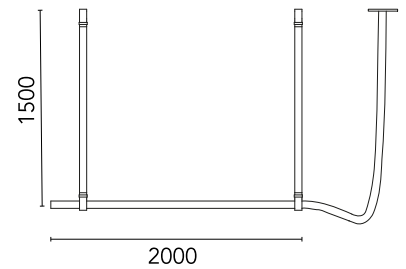

FLOS

03.8530.GN.CB Green Leather

Belt Green Casambi 2000mm

Designed by Ronan & Erwan Bouroullec, 2020

LED - Top LED - 55.5W - 1700lm - 2700K - CRI > 95 - Beam° 60

This iconic profile for suspended installation features a refined leather surface developed specifically for Flos. Belt is pure flexibility, a sinuous line that creates a balance between the softness of leather and the rigidity of aluminium. The soft part is represented by the connection to the electrical network, while the rigid parts correspond to the light source, the long lines of light. The fixture is equipped with integrated direct and indirect lighting and each light source can be controlled individually via remote control. The product is installed with the use of leather straps to hang the lighting profile, sliding the straps through dedicated metal clasps that act as hooks on the ceiling. Each strap may be regulated to match the shape of the environment. A special microconnector integrated into the terminal of the lighting profile allows for electrical connection through a simple snap. The electrical connection is hidden within the leather strap, which supports the composition. Profiles available in black, natural leather, and green finishes. Electrical system powered at 48V dimmable with CASAMBI controller integrated inside the fixture. To manage the system it is necessary to download the FLOS Control® powered by Casambi app (available on Apple Store and Google Play).

Replaceable control gear by a professional

Main specifications

Mounting	Suspension
Environment	Indoor dry location
Light source type	LED
LED type	Top LED
Lamp category	LED
Lamp holder	LED Module
Ilcos	LED
Number of heads	1
Power (W)	55.5
System power (W)	55.5
System flux (lm)	1700

Physical

Colour	Green Leather
Trim	No
Field cuttable	No
Orientation	Fixed
Recessed depth (mm)	0
Length (mm)	2000
Cord length (mm)	2.5m
Net weight (kg)	6.5
IP	20
IP external	20
H2O stop	No

IP	IK	IP
20	00	20