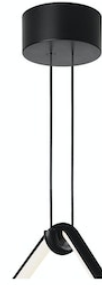

FLOS

■ F0416030 Black

Arrangements Small Rose

Designed by Michael Anastassiades, 2018

Small Rose-MAX70

Are you a professional and your project needs consulting and support?

[BOOK AN APPOINTMENT](#)

Download

[Mounting instructions](#)  PDF

[Spare Parts](#)  PDF

Main specifications

EAN	8059607001011
Mounting	Suspension
Environment	Indoor dry location
Power (W)	78

Physical

Colour	Black
Cord length (mm)	2400
Net weight (kg)	1.25
Package height (cm)	12
Package width (cm)	24
Package length (cm)	26
Package volume (m ³)	0.01
IP	20