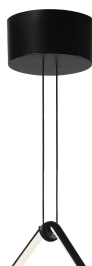

Accessories & Power Supply

REQUIRED

F0415030

Arrangements Big Rose