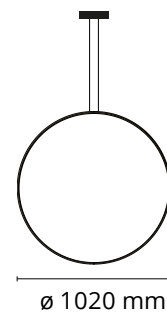

FLOS

■ F0408030 Black

Arrangements Round Large

Designed by Michael Anastassiades, 2018

54W - 2751lm - 2700K

Diffuse light suspended lighting device. Body in extruded, curved NC-machined and black powder-coated aluminium, diffuser in platinum optical silicone. Each component can be connected to the power pack by means of an electrical and mechanical connection system designed for customisable product set-up. Roses available with two powers: lamp with power under 70W and lamp with power under 190W. Class III roses also available for installations with remote power supply: "surface" version for installations on cement, "recessed" version for plasterboard ceilings. The electronics integrated in the rose enables use of dimming systems: push, 1-10, potentiometer, DALI. In the absence of these systems, the light flow can be set with the push system included in the rose. Cable length 2.4m

Are you a professional and your project needs consulting and support?

[BOOK AN APPOINTMENT](#)

Main specifications

EAN	8059607014127
Mounting	Suspension
Environment	Indoor dry location
Light source type	LED
LED type	LED Module
Lamp holder	LED Module
Number of heads	1
Power (W)	54
System flux (lm)	2751

Physical

Colour	Black
Cord length (mm)	2500
Net weight (kg)	1.2
Package height (cm)	5
Package width (cm)	113
Package length (cm)	113
Package volume (m3)	0.06
IP	20
IP external	20

Download

[Mounting instructions](#)  PDF