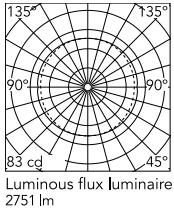

Schematic light drawing

Ecodesign and Energy

Labelling

This product contains a light source of energy efficiency class F

Replaceable (LED only)
light source by a
professional

Photometric

Lighting type	Indirect, Direct
Light distribution	Symmetric
CCT (K)	2700

Electrical

Insulation class	III
Frequency (Hz)	50/60
Main voltage (Vac)	48
Driver	Remote
Dimmable	Yes
Dimming interface	Remote Dimmable (Dimmer Not Included)
Cord length (mm)	2500
Batteries inside	No
Charging min time	No