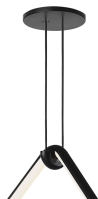

FLOS

■ F0408030 Black

Arrangements Round Large

Designed by Michael Anastassiades, 2018

54W - 2751lm - 2700K

Diffuse light suspended lighting device. Body in extruded, curved NC-machined and black powder-coated aluminium, diffuser in platinum optical silicone. Each component can be connected to the power pack by means of an electrical and mechanical connection system designed for customisable product set-up. Roses available with two powers: lamp with power under 70W and lamp with power under 190W. Class III roses also available for installations with remote power supply: "surface" version for installations on cement, "recessed" version for plasterboard ceilings. The electronics integrated in the rose enables use of dimming systems: push, 1-10, potentiometer, DALI. In the absence of these systems, the light flow can be set with the push system included in the rose. Cable length 2.4m

Accessories & Power Supply

REQUIRED

F0415030

Arrangements Big Rose

REQUIRED

F0418030

Arrangements Recessed Rose

REQUIRED