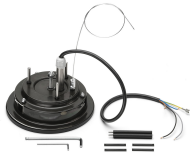

Spare Parts

RF0410300

Led dimmer kit

RF26440

Regulation cables key

RF26602

Spacers cable

RF26906

Element support assembly

RF27613

Recessed ceiling wall assembly

RF27614

Recessed power unit

RF26773

Recessed ceiling rose cover