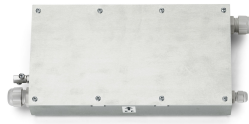

[Mounting instructions](#)  PDF

[Spare Parts](#)  PDF

Main specifications

EAN	8059607014202
Mounting	Suspension
Environment	Indoor dry location
Power (W)	210

Physical

Colour	Black
Recessed depth (mm)	250
Cord length (mm)	2400
Net weight (kg)	3.3
Package height (cm)	22
Package width (cm)	30
Package length (cm)	47
Package volume (m3)	0.03
IP	20
IP external	20

Element support assembly

RF27613

Recessed ceiling wall assembly

RF27614

Recessed power unit

RF26773

Recessed ceiling rose cover