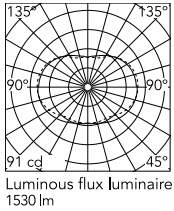

Schematic light drawing

Ecodesign and Energy

Labelling

This product contains a light source of energy efficiency class F

Replaceable (LED only)
light source by a
professional

Photometric

Lighting type	Indirect, Direct
Light distribution	Symmetric
CCT (K)	2700

Electrical

Insulation class	III
Frequency (Hz)	50/60
Main voltage (Vac)	48
Driver	Remote
Dimmable	Yes
Dimming interface	Remote Dimmable (Dimmer Not Included)
Cord length (mm)	2500
Batteries inside	No
Charging min time	No