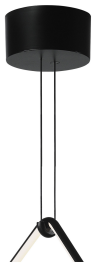

Accessories & Power Supply

REQUIRED

F0415030

Arrangements Big Rose