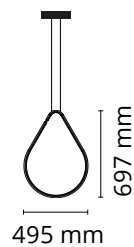

FLOS

■ F0414030 Black

Arrangements Drop Up

Designed by Michael Anastassiades, 2018

32W - 1530lm - 2700K

Diffuse light suspended lighting device. Body in extruded, curved NC-machined and black powder-coated aluminium, diffuser in platinum optical silicone. Each component can be connected to the power pack by means of an electrical and mechanical connection system designed for customisable product set-up. Roses available with two powers: lamp with power under 70W and lamp with power under 190W. Class III roses also available for installations with remote power supply: "surface" version for installations on cement, "recessed" version for plasterboard ceilings. The electronics integrated in the rose enables use of dimming systems: push, 1-10, potentiometer, DALI. In the absence of these systems, the light flow can be set with the push system included in the rose. Cable length 2.4m

Are you a professional and your project needs consulting and support?

[BOOK AN APPOINTMENT](#)

Main specifications

EAN	8059607014165
Mounting	Suspension
Environment	Indoor dry location
Light source type	LED
LED type	LED Module
Lamp holder	LED Module
Number of heads	1
Power (W)	32
System flux (lm)	1530

Physical

Colour	Black
Cord length (mm)	2500
Net weight (kg)	0.65
Package height (cm)	5
Package width (cm)	55
Package length (cm)	76
Package volume (m3)	0.02
IP	20
IP external	20

Download

[Mounting instructions](#) PDF