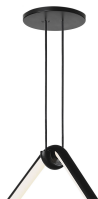

FLOS

■ F0413030 Black

Arrangements Drop Down

Designed by Michael Anastassiades, 2018

30W - 1530lm - 2700K

Diffuse light suspended lighting device. Body in extruded, curved NC-machined and black powder-coated aluminium, diffuser in platinum optical silicone. Each component can be connected to the power pack by means of an electrical and mechanical connection system designed for customisable product set-up. Roses available with two powers: lamp with power under 70W and lamp with power under 190W. Class III roses also available for installations with remote power supply: "surface" version for installations on cement, "recessed" version for plasterboard ceilings. The electronics integrated in the rose enables use of dimming systems: push, 1-10, potentiometer, DALI. In the absence of these systems, the light flow can be set with the push system included in the rose. Cable length 2.4m

Accessories & Power Supply

REQUIRED

F0415030

Arrangements Big Rose

REQUIRED

F0418030

Arrangements Recessed Rose

REQUIRED