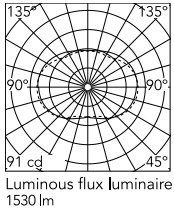

Schematic light drawing

Ecodesign and Energy

Labelling

This product contains a light source of energy efficiency class F

Replaceable (LED only)
light source by a
professional

Photometric

Lighting type	Indirect, Direct
Light distribution	Symmetric
CCT (K)	2700

Electrical

Insulation class	III
Frequency (Hz)	50/60
Main voltage (Vac)	48
Driver	Remote
Dimmable	Yes
Dimming interface	Remote Dimmable (Dimmer Not Included)
Cord length (mm)	2500
Batteries inside	No
Charging min time	No