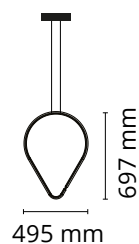

FLOS

■ F0413030 Black

Arrangements Drop Down

Designed by Michael Anastassiades, 2018

30W - 1530lm - 2700K

Diffuse light suspended lighting device. Body in extruded, curved NC-machined and black powder-coated aluminium, diffuser in platinum optical silicone. Each component can be connected to the power pack by means of an electrical and mechanical connection system designed for customisable product set-up. Roses available with two powers: lamp with power under 70W and lamp with power under 190W. Class III roses also available for installations with remote power supply: "surface" version for installations on cement, "recessed" version for plasterboard ceilings. The electronics integrated in the rose enables use of dimming systems: push, 1-10, potentiometer, DALI. In the absence of these systems, the light flow can be set with the push system included in the rose. Cable length 2.4m

Are you a professional and your project needs consulting and support?

[BOOK AN APPOINTMENT](#)

Main specifications

EAN	8059607014158
Mounting	Suspension
Environment	Indoor dry location
Light source type	LED
LED type	LED Module
Lamp holder	LED Module
Number of heads	1
Power (W)	30
System flux (lm)	1530

Physical

Colour	Black
Cord length (mm)	2500
Net weight (kg)	0.65
Package height (cm)	5
Package width (cm)	55
Package length (cm)	76
Package volume (m3)	0.02
IP	20
IP external	20

Download

[Mounting instructions](#)  PDF