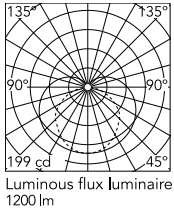

Schematic light drawing

Ecodesign and Energy

Labelling

This product contains a light source of energy efficiency class F

Replaceable (LED only)
light source by a
professional

Photometric

Lighting type	Indirect, Direct
Light distribution	Symmetric
CCT (K)	2700

Electrical

Insulation class	III
Frequency (Hz)	50/60
Main voltage (Vac)	48
Driver	Remote
Dimmable	Yes
Dimming interface	Remote Dimmable (Dimmer Not Included)
Cord length (mm)	2500
Batteries inside	No
Charging min time	No