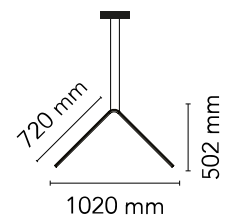

## Arrangements Broken Line

Designed by Michael Anastassiades, 2018

29W - 1200lm - 2700K

Diffuse light suspended lighting device. Body in extruded, curved NC-machined and black powder-coated aluminium, diffuser in platinum optical silicone. Each component can be connected to the power pack by means of an electrical and mechanical connection system designed for customisable product set-up. Roses available with two powers: lamp with power under 70W and lamp with power under 190W. Class III roses also available for installations with remote power supply: "surface" version for installations on cement, "recessed" version for plasterboard ceilings. The electronics integrated in the rose enables use of dimming systems: push, 1-10, potentiometer, DALI. In the absence of these systems, the light flow can be set with the push system included in the rose. Cable length 2.4m

### Main specifications

EAN	8059607014097
Mounting	Suspension
Environment	Indoor dry location
Light source type	LED
LED type	LED Module
Lamp holder	LED Module
Number of heads	1
Power (W)	29
System flux (lm)	1200

### Physical

Colour	Black
Cord length (mm)	2500
Net weight (kg)	0.5
Package height (cm)	5
Package width (cm)	81
Package length (cm)	78
Package volume (m3)	0.03
IP	20
IP external	20