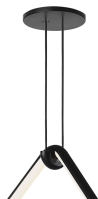

## Arrangements Broken Line

Designed by Michael Anastassiades, 2018

29W - 1200lm - 2700K

Diffuse light suspended lighting device. Body in extruded, curved NC-machined and black powder-coated aluminium, diffuser in platinum optical silicone. Each component can be connected to the power pack by means of an electrical and mechanical connection system designed for customisable product set-up. Roses available with two powers: lamp with power under 70W and lamp with power under 190W. Class III roses also available for installations with remote power supply: "surface" version for installations on cement, "recessed" version for plasterboard ceilings. The electronics integrated in the rose enables use of dimming systems: push, 1-10, potentiometer, DALI. In the absence of these systems, the light flow can be set with the push system included in the rose. Cable length 2.4m

## Accessories & Power Supply

REQUIRED

F0415030

Arrangements Big Rose

REQUIRED

F0418030

Arrangements Recessed Rose

REQUIRED