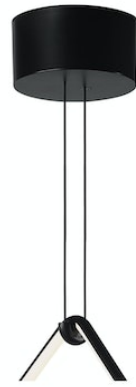

# FLOS

■ F0415030 Black

## Arrangements Big Rose

Designed by Michael Anastassiades, 2018

Big Rose-MAX190W

Are you a professional and your project needs consulting and support?

[BOOK AN APPOINTMENT](#)