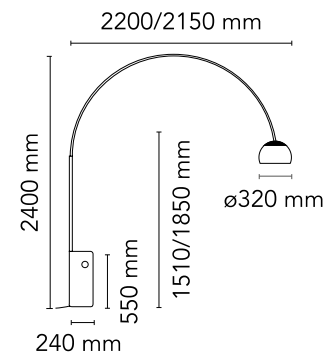

Are you a professional and your project needs consulting and support?

[BOOK AN APPOINTMENT](#)

Main specifications

EAN	8059607000946
Mounting	Floor
Environment	Indoor dry location
Light source type	Bulb
Lamp category	Halogen
Lamp holder	E27
Ilcos	HSGSA/S
Number of heads	1
Power (W)	70

Physical

Colour	Steel
Cord length (mm)	2700
Net weight (kg)	63.4
Package volume (m3)	0.13
IP	20
IP external	20

Download

Mounting instructions	↓ PDF
Mounting instructions	↓ PDF
Spare Parts	↓ PDF

Schematic light drawing

Luminous flux luminaire
1030 lm

The above drawing is for
illustrative purposes only and
refers to product code:
F0300000WARCO_70W-HL

Photometric

Lighting type	Direct
Light distribution	Asymmetric

Electrical