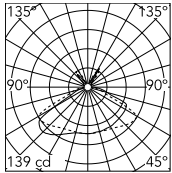

Physical

Colour	Steel
Cord length (mm)	2700
Net weight (kg)	63.4
Package volume (m3)	0.13
IP	20
IP external	20

Download

Mounting instructions	↓ PDF
Mounting instructions	↓ PDF
Spare Parts	↓ PDF

Schematic light drawing