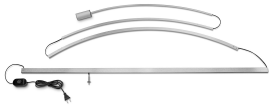

Spare Parts

F0330000

Stem and channels EneC
assembly with on/off switch