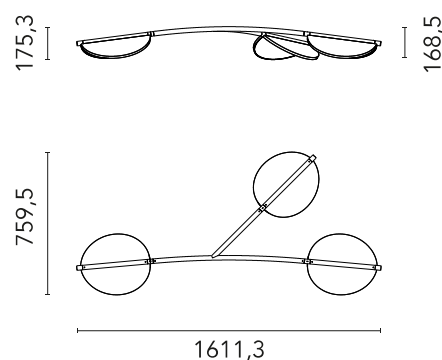

FLOS

F0436033 Anthracite

Almendra Organic Suspension Short 3 NEW

Designed by Patricia Urquiola, 2022

45W - 1353lm - 2700K - CRI> 95

Suspension lamp with diffused light emission available in linear and organic compositions. Tubular structure made of aluminium and CNC aluminium terminals with matte or metallized finish. Edge Lighting technology integrated. Light units can be turned by steps of 60° within the structure in order to change the direction of the light emitted. Metal rosette with matte white finish. The integrated electronics in the ceiling rose allow the use of different dimming systems: 1-10V, DALI, push-dim or potentiometer. Useful length of the cable 3 mt. The product has been designed according to the ISCC standards and it is assembled with total absence of glued components so that it can be completely separated for future recyclability.

Are you a professional and your project needs consulting and support?

[BOOK AN APPOINTMENT](#)

Main specifications

EAN	8059607048528
Mounting	Suspension
Environments	Indoor dry location
Light Source Type	LED
LED type	Edge Lighting
Power (W)	45
System flux (lm)	1353

Physical

Colour	Anthracite
Length (mm)	1611
Cord length (mm)	2600
Net weight (kg)	9.83
Package height (mm)	0
Package width (mm)	0
Package length (mm)	0
Package volume (m3)	0.25
IP internal	20

Download

Mounting instructions [↓ PDF](#)