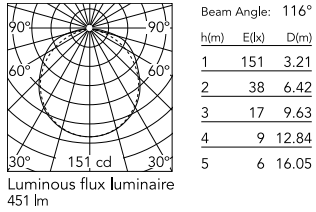

Physical

Colour	Anthracite
Length (mm)	1611
Cord length (mm)	2600
Net weight (kg)	9.83
Package height (mm)	0
Package width (mm)	0
Package length (mm)	0
Package volume (m3)	0.25
IP internal	20

Download

Mounting instructions [↓ PDF](#)

Photometric Files

LDT / IES [↓ LDT](#)

Technical Drawings

2D [↓ ZIP](#)

3D [↓ ZIP](#)

[Bim](#) [↓ ZIP](#)

Schematic light drawing

Photometric