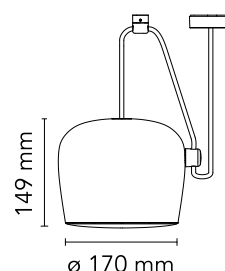

FLOS

■ F0095030 Black

Aim Small

Designed by Ronan & Erwan Bouroullec, 2014

12W - 725lm - 2700K - CRI > 90

Suspended light fitting. Body in varnished aluminium sheet, shade in photo-etched optical polycarbonate. Internal reflector in photo-etched PC. Directionable body. Powered directly from mains. The LED can be dimmed with a «Triac for Led» dimmer approved by Flos. Flos does not respond in case of wrong electrical connection system installations. The cable has a useful length of 9 metres and thus the lamp can be suspended 3 metres from the ceiling. Multiple rose with capacity to connect up to 5 Aim Small also available.

Are you a professional and your project needs consulting and support?

[BOOK AN APPOINTMENT](#)

Main specifications

EAN	8059607013526
Mounting	Suspension
Environment	Indoor dry location
Light source type	LED
LED type	LED Module
Lamp holder	LED Module
Number of heads	1
Power (W)	12
System flux (lm)	725

Physical

Colour	Black
Cord length (mm)	9000/3000
Net weight (kg)	1.35
Package height (cm)	31
Package width (cm)	30
Package length (cm)	30
Package volume (m3)	0.03
IP	20
IP external	20

Download

[Mounting instructions](#) PDF