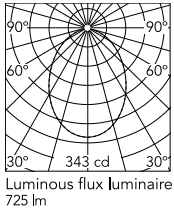

Schematic light drawing

Photometric

Lighting type	Direct
Light distribution	Roto symmetric
CCT (K)	2700
CRI >	90

Electrical

Insulation class	II
Frequency (Hz)	50/60
Main voltage (Vac)	220-240
Driver	Integrated
Dimming type	Mains Cut Dimming
Cord length (mm)	9000/3000
Batteries inside	No
Charging min time	No

Ecodesign and Energy

Labelling

This product contains a light source of energy efficiency class F

Replaceable (LED only)
light source by a
professional