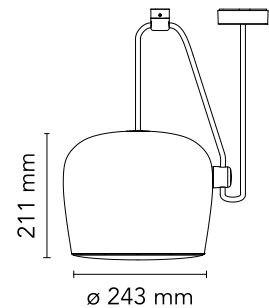

FLOS

F0090009 White

Aim

Designed by Ronan & Erwan Bouroullec, 2013

16W - 895lm - 2700K

Suspended light fitting. Body in varnished aluminium sheet, shade in photo-etched optical polycarbonate. Internal reflector in photo-etched ABS. Orientable body. Powered directly from mains. The LED can be dimmed with a «Triac for Led» dimmer approved by Flos. Flos does not respond in case of wrong electrical connection system installations. The cable has a useful length of 9 meters and thus the lamp can be suspended 3 meters from the ceiling. Multiple rose with capacity to connect up to 5 Aims also available.

Are you a professional and your project needs consulting and support?

[BOOK AN APPOINTMENT](#)

Main specifications

EAN	8059607013267
Mounting	Suspension
Environment	Indoor dry location
Light source type	LED
LED type	LED Module
Lamp holder	LED Module
Power (W)	16
System flux (lm)	895

Physical

Colour	White
Cord length (mm)	9000/3000
Net weight (kg)	3.2
Package height (cm)	38
Package width (cm)	30
Package length (cm)	30
Package volume (m3)	0.03
IP	20
IP external	20

Download

[Mounting instructions](#)  PDF