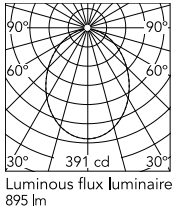

Schematic light drawing

Photometric

Lighting type	Direct
Light distribution	Roto symmetric
CCT (K)	2700

Electrical

Insulation class	II
Frequency (Hz)	50/60
Main voltage (Vac)	220-240
Driver	Integrated
Dimming type	Mains Cut Dimming
Cord length (mm)	9000/3000
Batteries inside	No
Charging min time	No

Ecodesign and Energy

Labelling

This product contains a light source of energy efficiency class F

Replaceable (LED only)
light source by a
professional