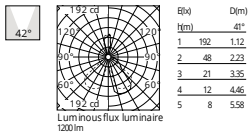

Physical

Colour	Raw
Trim	No
Orientation	Fixed
Net weight (kg)	11
IP	20
IP external	20

Download

[Mounting instructions](#)  PDF

Photometric Files

[LDT / IES](#)  LDT

Technical Drawings

[3D](#)  ZIP

Schematic light drawing

Photometric

Lighting type Indirect

Light distribution Symmetric

Electrical

Emergency type No

Notes

Excluded light source. To be ordered separately.
