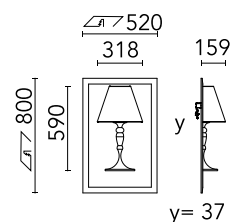

Recessed luminaire with direct connection to mains.

Are you a professional and your project needs consulting and support?

[BOOK AN APPOINTMENT](#)