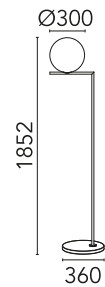

Bulb not included. 5-m cable with Schuko IP44 plug suitable for outdoor use. Backlit floor dimmer switch on the IP65 cable enables ON/OFF function and brightness regulation 30-100% (with dimmable LED bulb).

Are you a professional and your project needs consulting and support?

[BOOK AN APPOINTMENT](#)