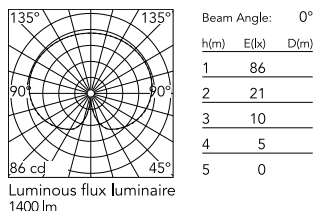

Schematic light drawing