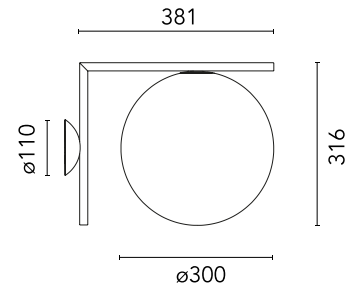

Light source excluded. Optional LED bulb sold separately. Wall mounting system contains the wiring system. Watertight cable gland included.

Are you a professional and your project needs consulting and support?

[BOOK AN APPOINTMENT](#)