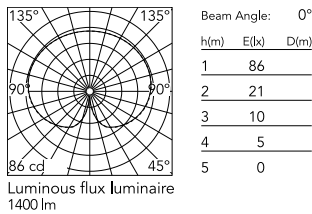

Schematic light drawing