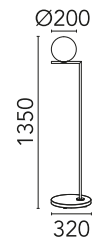

Main specifications

Mounting	Floor
Environments	Outdoor wet location
Lamp category	LED retrofit
Icos	No

Physical

Colour	Brass Finish/Grey Lava
Trim	No
Orientation	Fixed
Net weight (kg)	5
IP internal	65

Download

[Mounting instructions](#) ZIP

Photometric Files

[LDT / IES](#) ZIP

Technical Drawings

[2D](#) ZIP

[3D](#) ZIP

[Bim](#) ZIP