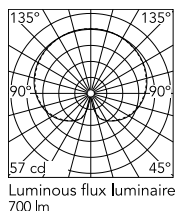

Colour	Brass Finish/Grey Lava
Trim	No
Orientation	Fixed
Net weight (kg)	5
IP internal	65

Download

[Mounting instructions](#)  ZIP

Photometric Files

[LDT / IES](#)  ZIP

Technical Drawings

[2D](#)  ZIP

[3D](#)  ZIP

[Bim](#)  ZIP

Schematic light drawing

Beam Angle: 0°

h(m)	E(k)	D(m)
1	57	
2	14	
3	6	
4	4	
5	0	

Luminous flux luminaire
700 lm

Photometric

Lighting type	Direct
Light distribution	Symmetric

Electrical