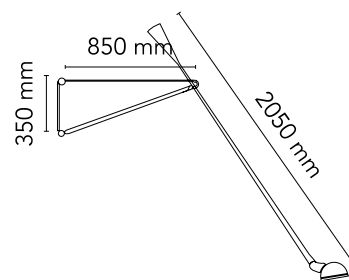

FLOS

A0300009 White

265

Designed by Paolo Rizzatto, 1973

Halogen - 75W

Wall lamp providing direct light. Painted steel adjustable arm and reflector. Chrome-plated brass reflector support. Cast iron tapered counterweight. Painted steel wall fixture.

Are you a professional and your project needs consulting and support?

[BOOK AN APPOINTMENT](#)

Main specifications

EAN	8059607012260
Mounting	Wall
Environment	Indoor dry location
Light source type	Bulb
Lamp category	Halogen
Lamp holder	E27
Ilcos	HSGSA
Number of heads	1
Power (W)	75

Physical

Colour	White
Cord length (mm)	2030
Net weight (kg)	5.7
Package height (cm)	211
Package width (cm)	15
Package length (cm)	39
Package volume (m3)	0.12
IP	20
IP external	20

Download

[Mounting instructions](#)  PDF