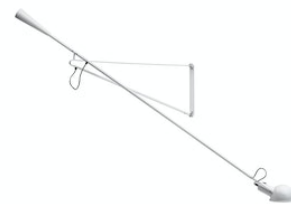

FLOS

A0300009 White

265

Designed by Paolo Rizzatto, 1973

Halogen - 75W

Wall lamp providing direct light. Painted steel adjustable arm and reflector. Chrome-plated brass reflector support. Cast iron tapered counterweight. Painted steel wall fixture.

Are you a professional and your project needs consulting and support?

[BOOK AN APPOINTMENT](#)

Main specifications

EAN	8059607012260
Mounting	Wall
Environment	Indoor dry location
Light source type	Bulb
Lamp category	Halogen
Lamp holder	E27
Ilcos	HSGSA
Number of heads	1
Power (W)	75

Physical

Colour	White
Cord length (mm)	2030
Net weight (kg)	5.7
Package height (cm)	211
Package width (cm)	15
Package length (cm)	39
Package volume (m3)	0.12
IP	20
IP external	20

Download

[Mounting instructions](#)  PDF