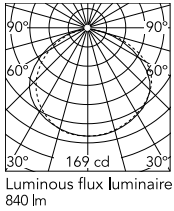

Schematic light drawing

Photometric

Lighting type	Direct
Light distribution	Asymmetric

Electrical

Insulation class	II
Frequency (Hz)	50/60
Main voltage (Vac)	220-250
Dimmable	No
Dimming interface	Switch Integrated (Not Dimmable)
Cord length (mm)	2030
Plug type	Type C
Batteries inside	No
Charging min time	No