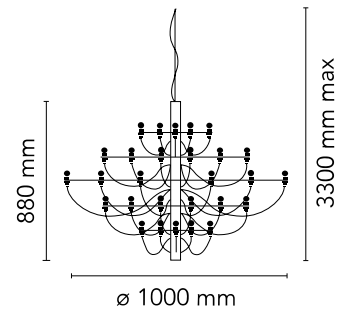

FLOS

A1502057 Chrome

2097/50 (clear bulbs)

Designed by Gino Sarfatti, 1958

LED retrofit - 50 x 15W

Suspension lamp providing diffused light. Steel central structure with brass arms, both available either chromium-plated, black or golded. Steel ceiling fitting and rose.

Are you a professional and your project needs consulting and support?

[BOOK AN APPOINTMENT](#)

Main specifications

EAN	8059607000496
Mounting	Suspension
Environment	Indoor dry location
Light source type	Bulb
Lamp category	LED retrofit
Lamp holder	E14
Ilcos	IBS/F
Number of heads	50
Power (W)	15

Physical

Colour	Chrome
Cord length (mm)	2800
Net weight (kg)	9.25
Package volume (m3)	0.03
IP	20
IP external	20

Download

[Mounting instructions](#) PDF

[Spare Parts](#) PDF

Photometric Files

[LDT / IES](#) LDT

Technical Drawings

[2D](#) ZIP

Schematic light drawing

Luminous flux luminaire
5500 lm

Photometric

Lighting type	Total
Light distribution	Asymmetric

Electrical

Insulation class	I
Frequency (Hz)	50/60
Main voltage (Vac)	220-250
Cord length (mm)	2800
Batteries inside	No
Charging min time	No