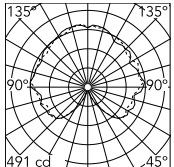

Physical

Colour	Chrome
Cord length (mm)	2800
Net weight (kg)	9.25
Package volume (m3)	0.03
IP	20
IP external	20

Download

[Mounting instructions](#) PDF

[Spare Parts](#) PDF

Photometric Files

[LDT / IES](#) LDT

Technical Drawings

[2D](#) ZIP

Schematic light drawing

Luminous flux luminaire
5500 lm

Photometric

Lighting type	Total
Light distribution	Asymmetric

Electrical

Insulation class	I
Frequency (Hz)	50/60
Main voltage (Vac)	220-250
Cord length (mm)	2800
Batteries inside	No
Charging min time	No