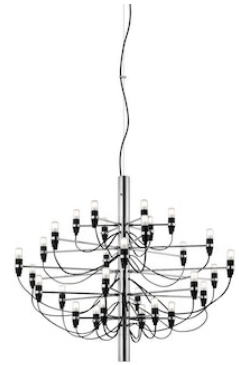

FLOS

A1402057 Chrome

2097/30 (clear bulbs)

Designed by Gino Sarfatti, 1958

LED retrofit - 30 x 15W

Suspension lamp providing diffused light. Steel central structure with brass arms, both available either chromium-plated or gilded. Steel ceiling fitting and rose.

Are you a professional and your project needs consulting and support?

[BOOK AN APPOINTMENT](#)

Main specifications

| | |
|-------------------|---------------------|
| EAN | 8059607000434 |
| Mounting | Suspension |
| Environment | Indoor dry location |
| Light source type | Bulb |
| Lamp category | LED retrofit |
| Lamp holder | E14 |
| Ilcos | IBS/F |
| Number of heads | 30 |
| Power (W) | 15 |

Physical

| | |
|---------------------|--------|
| Colour | Chrome |
| Cord length (mm) | 2800 |
| Net weight (kg) | 5.12 |
| Package volume (m3) | 0.02 |
| IP | 20 |

Download

[Mounting instructions](#) PDF