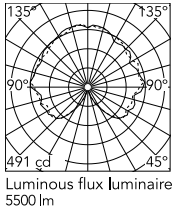

Schematic light drawing

Photometric

Lighting type	Total
Light distribution	Asymmetric

Electrical

Insulation class	I
Frequency (Hz)	50/60
Main voltage (Vac)	220-250
Cord length (mm)	2800
Batteries inside	No
Charging min time	No