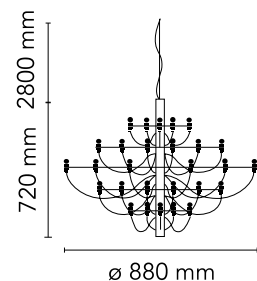

FLOS

A1402057 Chrome

2097/30 (clear bulbs)

Designed by Gino Sarfatti, 1958

LED retrofit - 30 x 15W

Suspension lamp providing diffused light. Steel central structure with brass arms, both available either chromium-plated or gilded. Steel ceiling fitting and rose.

Are you a professional and your project needs consulting and support?

[BOOK AN APPOINTMENT](#)

Main specifications

| | |
|-------------------|---------------------|
| EAN | 8059607000434 |
| Mounting | Suspension |
| Environment | Indoor dry location |
| Light source type | Bulb |
| Lamp category | LED retrofit |
| Lamp holder | E14 |
| Ilcos | IBS/F |
| Number of heads | 30 |
| Power (W) | 15 |

Physical

| | |
|---------------------|--------|
| Colour | Chrome |
| Cord length (mm) | 2800 |
| Net weight (kg) | 5.12 |
| Package volume (m3) | 0.02 |
| IP | 20 |

Download

[Mounting instructions](#) PDF