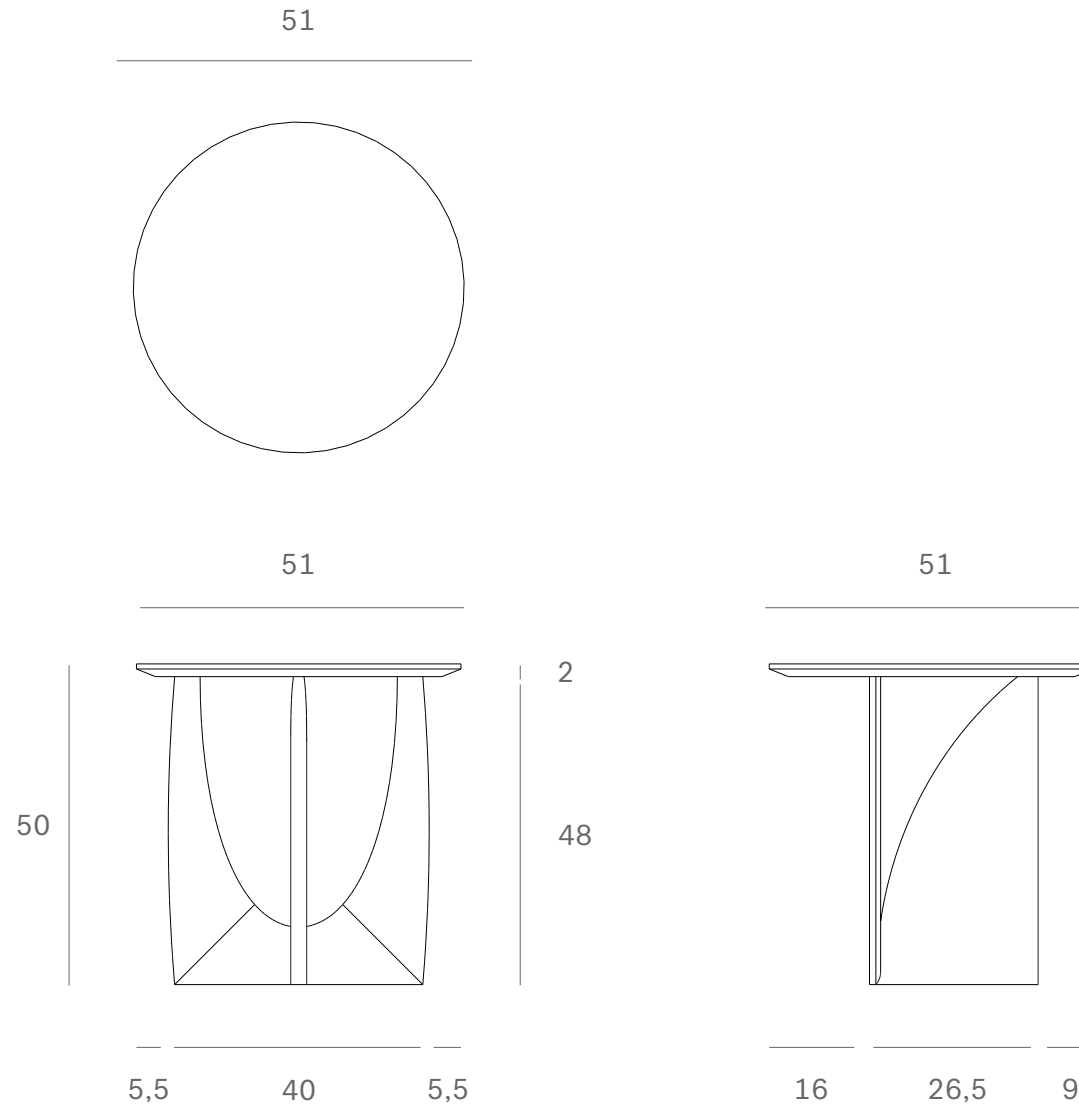

*Ethnicraft*

10196 - Teak Geometric brown side table - Dimensions (cm)

*Ethnicraft*

10196 - Teak Geometric brown side table - Dimensions (inches)