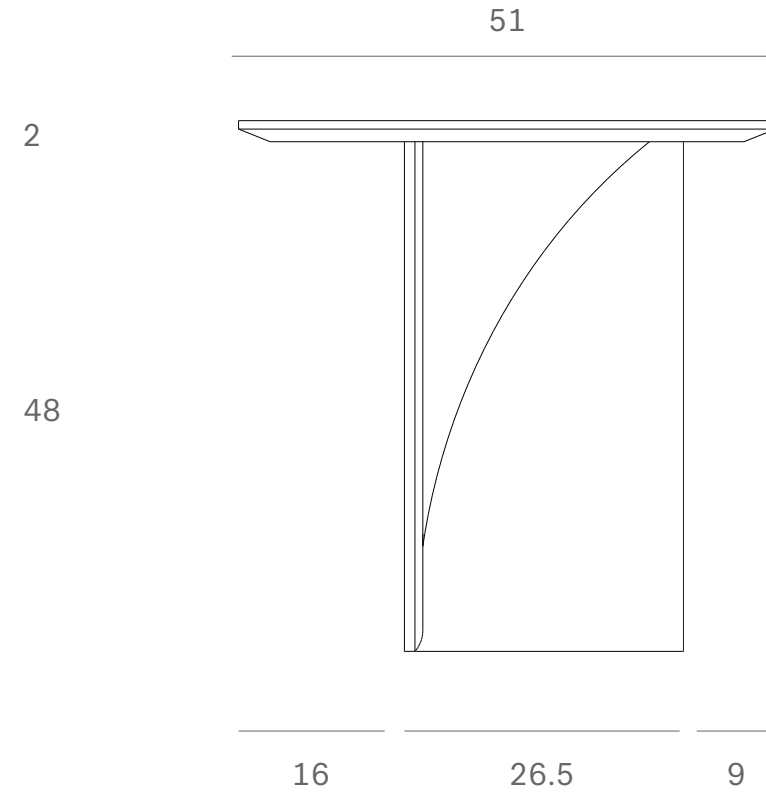

*Ethnicraft*

50536 - Oak Geometric black side table - Dimensions (cm)

*Ethnicraft*

50536 - Oak Geometric black side table - Dimensions (inches)