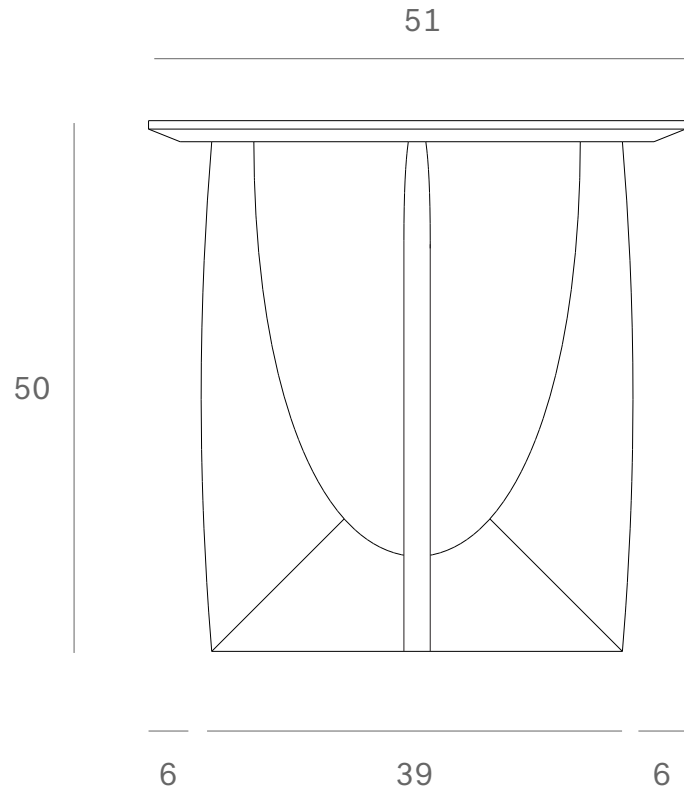

*Ethnicraft*

50536 - Oak Geometric black side table - Dimensions (cm)

*Ethnicraft*

50536 - Oak Geometric black side table - Dimensions (inches)