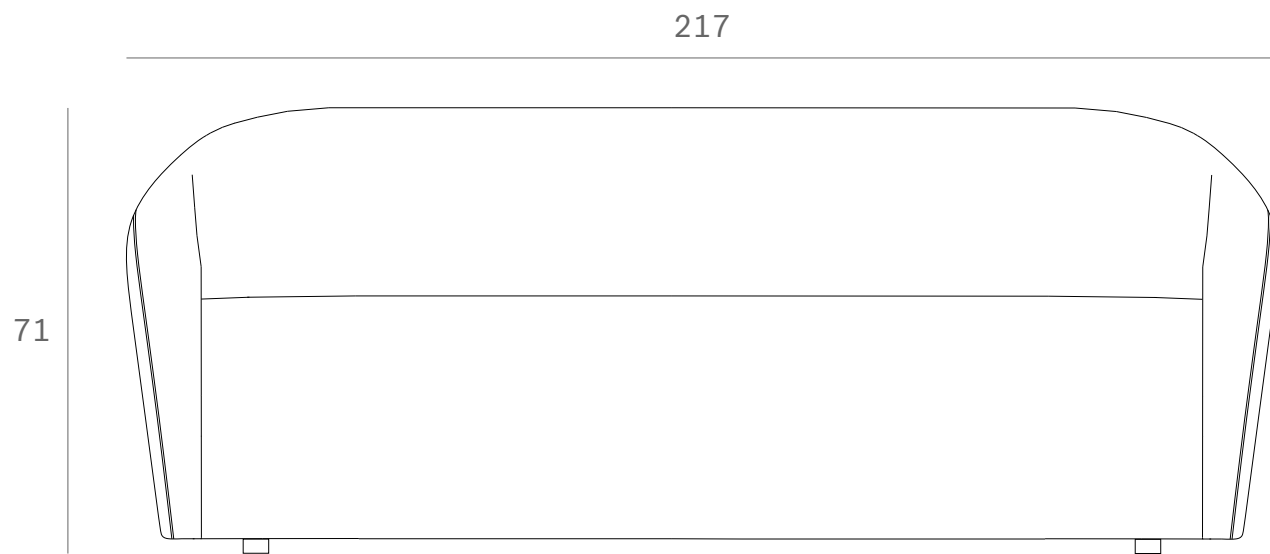

Ethnicraft

20145 - Ellipse Sofa - 3 seater - Dimensions (cm)

*Ethnicraft*

20145 - Ellipse Sofa - 3 seater - Dimensions (inches)