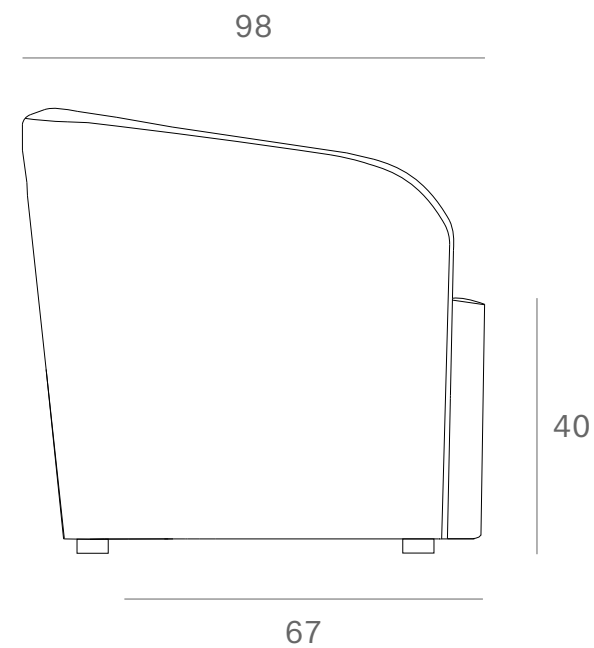

Ethnicraft

20145 - Ellipse Sofa - 3 seater - Dimensions (cm)

*Ethnicraft*

20145 - Ellipse Sofa - 3 seater - Dimensions (inches)