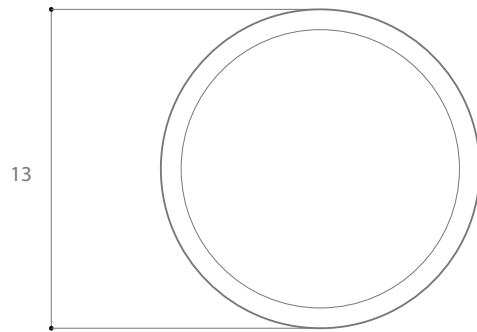

TOTEM SIDE TABLE

A derivative from the Totem, the Totem side table, combines wood and concrete to form a versatile series of objects that blend into a singular minimal structure. Comprising a concrete base with a solid wood tray top. Totem showcases a fusion of stained black ash wood and raw concrete, achieving a delicate equilibrium of weight and form.

PRODUCT SPECIFICATIONS

MATERIALS	Precast and glass fiber reinforced concrete base | removable solid wooden top in black stained ash.
DIMENSIONS	13 D 17 H IN 33 D 43.18 H CM
WEIGHT	58lbs | 26.30 kg
SHIPPING	Worldwide shipping. Quotes upon request.

CLEANING INSTRUCTIONS

Solid Wood

Use a soft dust cloth wrung out in clean water and gently go over marks until clean. After cleaning, the wood should be dried with a soft cloth to prevent streaks and scratches.

PLEASE NOTE: All of our wood products have a water based clearcoat for further protection.

Glass Fiber Reinforced Concrete

Use a lightly damp soft dust cloth and gently go over marks until clean. Dry it afterwards with a dry soft dust cloth. If the concrete is in direct contact with water, please dry immediately to avoid stains.

handmade in los angeles