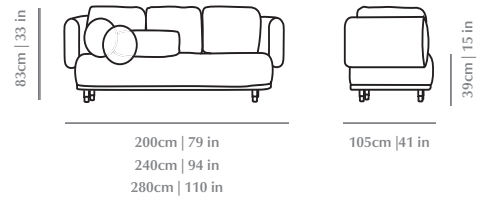

Upholstery	Fabric or Leather
Structure	Solid wood: Beech Camel, Beech Chocolate, Natural Oak; Metal Stainless Steel Plated Polished or Satin: Brass, Copper, Nickel Upholstery: Fabric or Leather - Check page 80 to 83 for all options
Feet	Solid Wood: Natural Oak, Beech Camel, Beech Chocolate
Fittings	Stainless Steel Plated Polished or Satin: Brass, Copper or Nickel
Package dimensions	2076 x 1126 x 911 mm 2476 x 1126 x 911 mm 2876 x 1126 x 911 mm
Product weight	90 Kg no package / 110 Kg with package 100 Kg no package / 125 Kg with package 125 Kg no package / 150 Kg with package