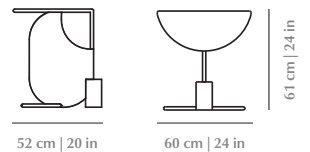

PLAYING GAMES

SIDE TABLE

The essential volumes of these tables play between them in an alluring game of proportion and color which results in the creation of a perfect balance and tension of material and negative space. The absence of figurative shapes allows you to look at this piece from different angles and imagine various interpretations.

Top	Marble: Nero Marquina, Guatemala Green, Estremoz White, Estremoz Rose, Emperador and Carrara
Oval Base	Marble: Nero Marquina, Guatemala Green, Estremoz White, Estremoz Rose, Emperador and Carrara
Half-Circle Base	Marble: Nero Marquina, Guatemala Green, Estremoz White, Estremoz Rose, Emperador and Carrara
Metal Base	Polished or Satin: Brass, Copper or Nickel
Package dimensions	670 x 700 x 790 mm