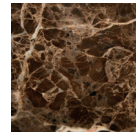

Top	Marble: Nero Marquina, Guatemala Green, Estremoz White, Estremoz Rose, Emperador and Carrara
Oval Base	Marble: Nero Marquina, Guatemala Green, Estremoz White, Estremoz Rose, Emperador and Carrara
Half-Circle Base	Marble: Nero Marquina, Guatemala Green, Estremoz White, Estremoz Rose, Emperador and Carrara
Metal Base	Polished or Satin: Brass, Copper or Nickel
Package dimensions	670 x 700 x 790 mm

// as pictured

- Top – Guatemala Green
- Oval base – Nero Marquina
- Half-circle base – Estremoz White
- Metal base – Satin Brass

MARBLES
FOR TOP AND OVAL
AND HALFE-CIRCLE
BASE

Carrara

Estremoz
White

Estremoz Rose

Green
Guatemala

Emperador

Nero Marquina

METALS
FOR BASE

Polished
Nickel

Polished
Brass

Polished
Copper

Satin
Nickel