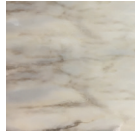

Top	Marble: Estremoz White, Estremoz Rose, Guatemala Green and Carrara
Center base	Marble: Guatemala Green, Estremoz White, Estremoz Rose, Nero Marquina, Emperador and Carrara
Cilindric base	Marble: Guatemala Green, Estremoz White, Estremoz Rose, Nero Marquina, Emperador and Carrara
Metal base	Polished or Satin: Brass, Copper or Nickel
Package dimensions	900 x 1770 x 550 mm
Product weight	155 Kg no package / 180 Kg with package

// as pictured

Top – Estremoz White Marble
 Center base – Guatemala Marble
 Cilindric base – Nero Marquina Marble
 Metal base – Satin Brass

MARBLES
FOR TOP

Carrara

Estremoz
White

Estremoz Rose

Green
Guatemala