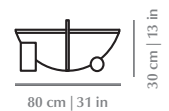

PLAYING GAMES

CENTER TABLE

The essential shapes of these tables play between them in an alluring game of proportion and color which results in the creation of a perfect balance and tension of material and negative space. The absence of figurative shapes allows you to look at this piece from different angles and imagine various things.

Top	Marble: Estremoz White, Estremoz Rose, Guatemala Green and Carrara
Center base	Marble: Guatemala Green, Estremoz White, Estremoz Rose, Nero Marquina, Emperador and Carrara
Cilindric base	Marble: Guatemala Green, Estremoz White, Estremoz Rose, Nero Marquina, Emperador and Carrara
Metal base	Polished or Satin: Brass, Copper or Nickel
Package dimensions	900 x 1770 x 550 mm
Product weight	155 Kg no package / 180 Kg with package