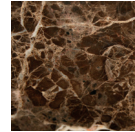

// as pictured

Top – Estremoz White Marble
 Center base – Guatemala Marble
 Cilindric base – Nero Marquina Marble
 Metal base – Satin Brass

MARBLES
FOR TOP

Carrara

Estremoz
White

Estremoz Rose

Green
Guatemala

MARBLES
FOR SIDE AND
CYLINDRICAL
BASE

Carrara

Estremoz
White

Estremoz Rose

Green
Guatemala

Emperador

Nero Marquina

METALS
FOR BASE

Polished
Nickel

Polished
Brass

Polished
Copper

Satin
Nickel

Satin
Brass

Satin
Copper