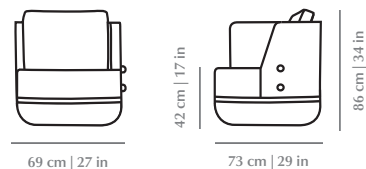

Top Upholstery and Cushion	Fabric or Leather
Bottom Upholstery	Fabric or Leather
Sphere Applications	Lacquered MDF
Metal Applications	Stainless Steel Plated Polished: Brass, Copper or Nickel
Package dimensions	806 x 766 x 941 mm
Product weight	50 Kg no package / 70 Kg with package