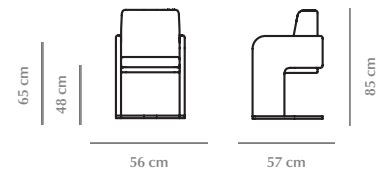

---

<b>Upholstery</b>	Fabric or Leather
<b>Feet</b>	Polished brass, copper or nickel, or satin brass, copper or nickel
<b>Package dimensions</b>	616 x 606 x 921 mm
<b>Product weight</b>	22 Kg no package / 40 Kg with package