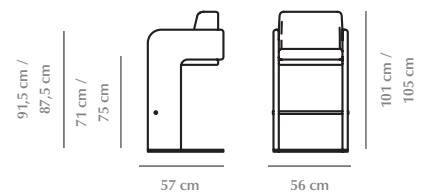

// as pictured

Upholstery – Zetta

Feet - Polished brass