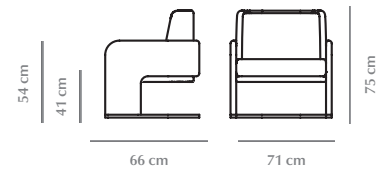

---

<b>Upholstery</b>	Fabric or Leather
<b>Feet</b>	Polished brass, copper or nickel, or satin brass, copper or nickel
<b>Package dimensions</b>	916 x 876 x 811 mm
<b>Product weight</b>	60 Kg no package / 80 Kg with package