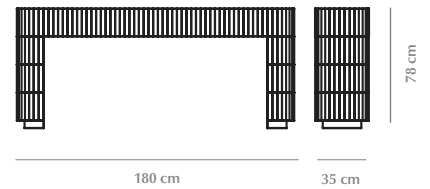

NOUVELLE VAGUE

CONSOLE

Exceptional in its craftwork, Nouvelle Vague is a center table that rejects traditional conventions in favor of experimentation. Round ceramic handmade pieces, painted in a unique craquele glaze are placed around a lacquered center top, creating a sense of movement that evokes the motion of the waves.

Top	Lacquered wood
Structure	Mar di Giava ceramic tiles
Package dimensions	780 x 680 x 450 mm

// as pictured

Top - Rose lacquered wood

Base - Olive Mar di Giava Lime tiles

LACQUERS
FOR TOP

Ivory Taupe Rose Nude Powder Watermelon