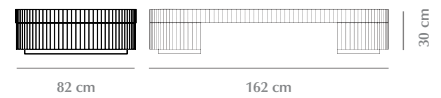

Top	Lacquered wood
Structure	Mar di Giava ceramic tiles
Package dimensions	1700 x 920 x 400 mm

// as pictured

Top - Taupe lacquered wood

Base - Cloud Mar di Giava Lime tiles

LACQUERS
FOR TOP

Ivory Taupe Rose Nude Powder Watermelon