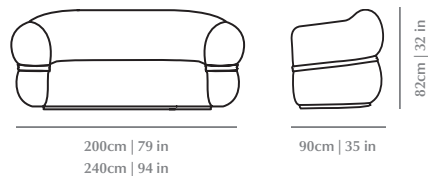

Upholstery	Fabric or Leather
Piping and Base	Fabric or Leather
Package dimensions	2076 x 976 x 901 mm 2476 x 976 x 901 mm
Product weight	80 Kg no package / 100 Kg with package 120 Kg no package / 140 Kg with package