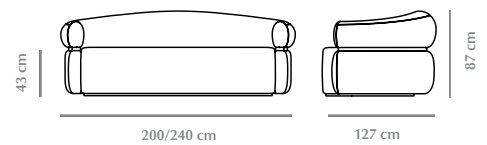

// as pictured

Upholstery – Zumirez Moonbeam

Piping - Velvet Havane

Base - Velvet Havane