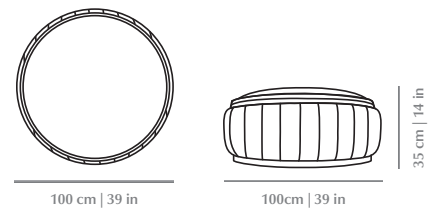

Upholstery	Fabric or Leather
Piping	Fabric or Leather
Package dimensions	1050 x 1050 x 400 mm
Product weight	35 Kg no package / 47 Kg with package

// as pictured

Upholstery – Velvet Pêche

Piping – Velvet Pêche