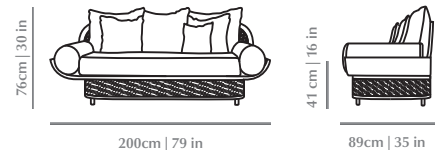

Upholstery and Cushions	Fabric or Leather
Structure	Wood veneer: Natural walnut, Oak Latte, Oak Mocha, Iron Wood, Ebony
Rattan	Natural Rattan
Metal Applications	Stainless Steel Plated Polished or Satin: Brass, Copper or Nickel
Package dimensions	2130 x 880 x 870 mm
Product weight	100 Kg no package / 127 Kg with package