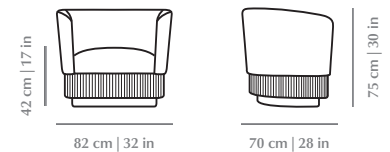

Upholstery Fabric or Leather

Piping Fabric or Leather

Fringes Fabric

Package dimensions 896 x 766 x 831 mm

Product weight 50 Kg no package / 70 Kg with package

// as pictured

Upholstery – Velvet Powder

Piping - Velvet Powder