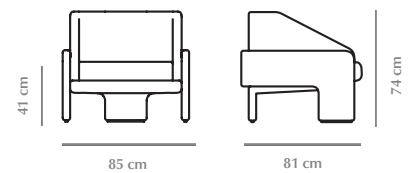

---

<b>Upholstery</b>	Fabric or Leather
<b>Feet</b>	Polished brass, copper or nickel, or satin brass, copper or nickel
<b>Package dimensions</b>	916 x 876 x 811 mm
<b>Product weight</b>	35 Kg no package / 50 Kg with package