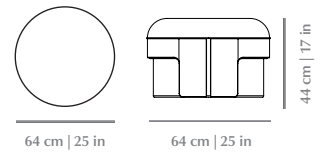

---

<b>Upholstery</b>	Fabric or Leather
<b>Piping</b>	Fabric or Leather
<b>Package dimensions</b>	716 x 716 x 521 mm
<b>Product weight</b>	28 Kg no package / 34 Kg with package

---

// as pictured

Top – Velvet Celadon