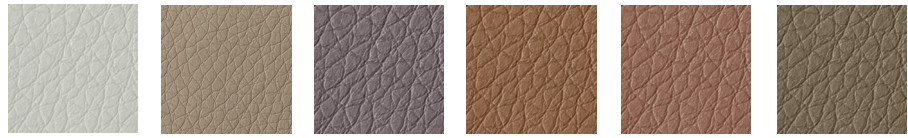

// as pictured

Structure – Natural Walnut Solid wood

Rattan – Natural Rattan

Upholstery – Velvet Kiwi

Swivel base – Stainless Steel Plated Polished Brass

FABRICS
FOR UPHOLSTERY

CAT1

Synthetic Leather Metallic Titanium Synthetic Leather Monel Synthetic Leather Heather Synthetic Leather Caramel Synthetic Leather Metallic Patina Synthetic Leather Metallic Bronze

Synthetic Leather Metallic Lithium Synthetic Leather Espresso Synthetic Leather Vintage Rose Synthetic Leather Blossom Synthetic Leather Metallic Rose Gold Synthetic Leather Rust Synthetic Leather Rouge

Synthetic Leather Mustard Synthetic Leather Stormcloud Synthetic Leather Lead Synthetic Leather Skylight Synthetic Leather Aquamarine Synthetic Leather Ocean Synthetic Leather Deep Teal

Synthetic Leather Emerald