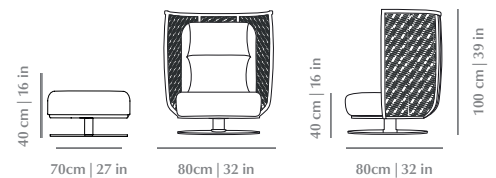

Structure	Solid wood: Natural Walnut, Natural Oak, Beech Camel, Beech Chocolat
Rattan	Natural Rattan
Upholstery	Fabric or Leather
Swivel Base	Stainless Steel Plated Polished or Satin: Brass, Copper or Nickel
Package dimensions	906 x 696 x 871 mm 77 x 52 x 47 mm
Product weight	61 Kg no package / 81 Kg with package