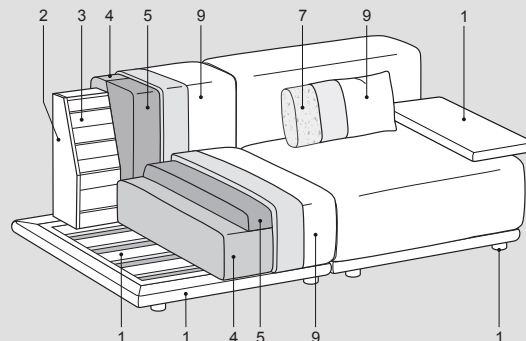

Basamento: - Base::

Basamento:

H.6cm
Iroko (LE20)

Accessori - Accessories:

Tavolino

Marmo
Gres
Hpl

Retroschienale
opzionale +4cm.

Iroko (LE20)