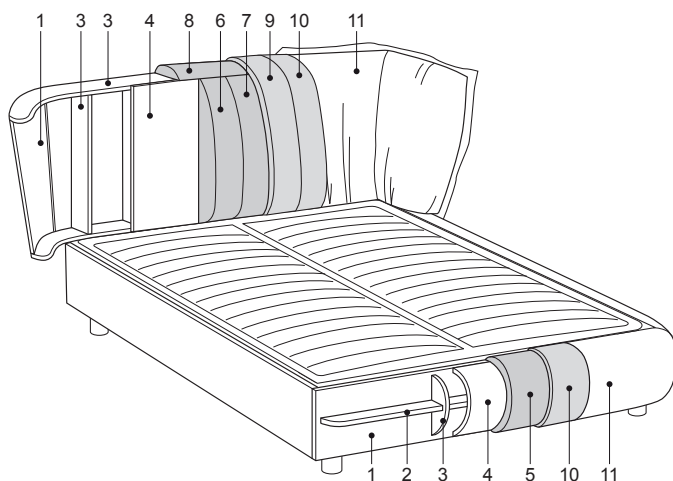

Versioni disponibili (per dimensioni selezionate)

Available versions (by selected dimensions)