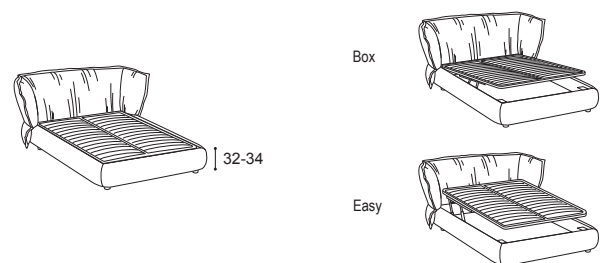

Note:

Height-adjustment option for the bedbase that supports the mattress, allowing total or partial integration for beds without mechanism.

For characteristics of the used materials, see the technical section.

Bed linen and bed-base cover set available in the section "Bed accessories"

Versioni disponibili (per dimensioni selezionate)

Available versions (by selected dimensions)

Disponibile per materasso da:
Available for mattress: