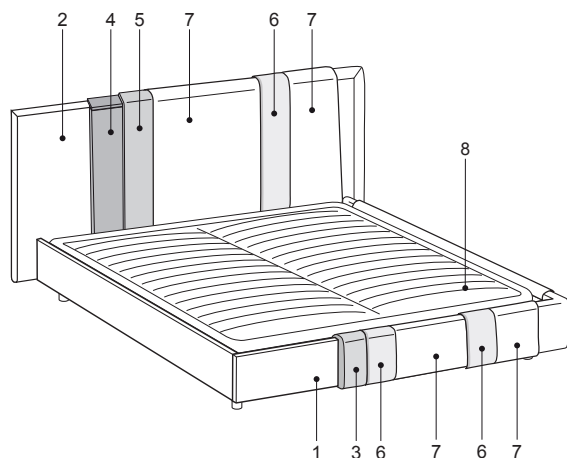

Versioni disponibili (per dimensioni selezionate)

Available versions (by selected dimensions)

MIDI	AIR
[32-34	[29-32
Box 	Box
Easy 	

Disponibile per materasso da:
Available for mattress: