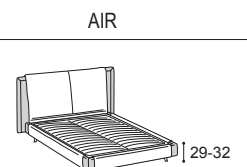

Bed frame without additional cover available upon request.

Height-adjustment option for the bedbase that supports the mattress, allowing total or partial integration for beds without mechanism.

For characteristics related to the materials used, see the technical section at the end of the pricelist.

Bed linen and bed-base cover set available in the section "Bed accessories"

Versioni disponibili (per dimensioni selezionate)

Available versions (by selected dimensions)

Disponibile per materasso da:
Available for mattress: