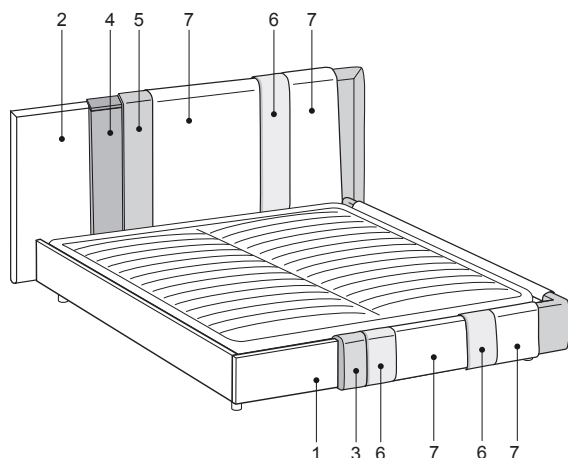

Versioni disponibili (per dimensioni selezionate)

Available versions (by selected dimensions)

Disponibile per materasso da:
Available for mattress: