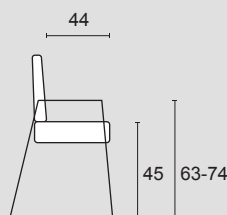

Sedie 356 - Kyo - Isamu outdoor

	 Sedia 356 - Chair 356	 Sedia Kyo - Chair Kyo	 Sedia Isamu - Chair Isamu	
Rivestimento Upholstering (7)	Sfoderabile Removable	—	—	—
	Non sfoderabile Not removable			
Imbottiture Padding (4-5-6)	 D.35kg/m³	 D.35kg/m³	 D.30kg/m³	

INFORMAZIONI TECNICHE

Struttura: 1-2

Sedia 356: schienale in pannello di multistrati di legno okume' curvato in stampo, seduta in pannello di multistrati di legno okume' categoria E1.

Sedia Kyo: pannelli di multistrati di okume' categoria E1.

Sedia Isamu: masselli portanti in legno massiccio di frassino, basamento in pannello di legno multistrato di okume' e verniciatura a poro chiuso.

Molleggio: 2-3

Sedie 356: seduta in nastri elastici di fibra propilenica e lattice incrociati e meccanicamente pretensionati, schienale in legno multistrati.

Sedia Kyo: seduta e schienale in pannello di legno multistrati.

Sedia Isamu: pannello in legno multistrati, schienale in corda.

Parti in metallo:

In acciaio zincato verniciato con trattamento outdoor.

Note:

Prefodera in materiale idrorepellente traspirante.

Disponibile a richiesta cover idrorepellente termosaldada (per specifiche tecniche vedi pagina materiali, finiture e avvertenze).

TECHNICAL INFORMATION

Structure: 1-2

Chair 356: backrest in okume' plywood panel, curved in mould, seat in okume' plywood panel, E1 category.

Kyo chair: okume multilayer panels, E1 category.

Isamu chair: solid supporting blocks in solid ash wood, base in okume plywood panel and closed pore coating.

Springing: 2-3

356 chairs: seat in elastic tapes of propylene fiber and latex crossed and mechanically pretensioned, back in plywood.

Kyo chair: seat and back in plywood panel.

Isamu chair: plywood panel, back with ropes.

Metal parts: