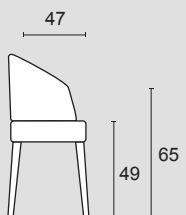

Sedie 356 - Kyo - Isamu outdoor

	 Sedia 356 - Chair 356	 Sedia Kyo - Chair Kyo	 Sedia Isamu - Chair Isamu	
Rivestimento Upholstering (7)	Sfoderabile Removable	—	—	—
	Non sfoderabile Not removable			
Imbottiture Padding (4-5-6)	 D.35kg/m³	 D.35kg/m³	 D.30kg/m³	

INFORMAZIONI TECNICHE

Struttura: 1-2

Sedia 356: schienale in pannello di multistrati di legno okume' curvato in stampo, seduta in pannello di multistrati di legno okume' categoria E1.

Sedia Kyo: pannelli di multistrati di okume' categoria E1.

Sedia Isamu: masselli portanti in legno massiccio di frassino, basamento in pannello di legno multistrato di okume' e verniciatura a poro chiuso.

Molleggio: 2-3

Sedie 356: seduta in nastri elastici di fibra propilenica e lattice incrociati e meccanicamente pretensionati, schienale in legno multistrati.

Sedia Kyo: seduta e schienale in pannello di legno multistrati.

Sedia Isamu: pannello in legno multistrati, schienale in corda.

Parti in metallo:

In acciaio zincato verniciato con trattamento outdoor.

Note:

Prefodera in materiale idrorepellente traspirante.

Disponibile a richiesta cover idrorepellente termosaldada (per specifiche tecniche vedi pagina materiali, finiture e avvertenze).

TECHNICAL INFORMATION

Structure: 1-2

Chair 356: backrest in okume' plywood panel, curved in mould, seat in okume' plywood panel, E1 category.

Kyo chair: okume multilayer panels, E1 category.

Isamu chair: solid supporting blocks in solid ash wood, base in okume plywood panel and closed pore coating.

Springing: 2-3

356 chairs: seat in elastic tapes of propylene fiber and latex crossed and mechanically pretensioned, back in plywood.

Kyo chair: seat and back in plywood panel.

Isamu chair: plywood panel, back with ropes.

Metal parts: