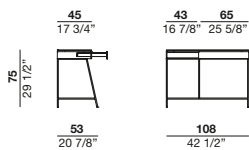

RITO registered model / modello depositato

[Matteo Thun & Antonio Rodriguez]

Structure: bronze matt painted metal.

Top: in MDF wood, dark brown stained Canaletto walnut.

Storage unit: open compartment in bronze matt painted metal and MDF wood, covered in dark brown full-grain, aniline leather.