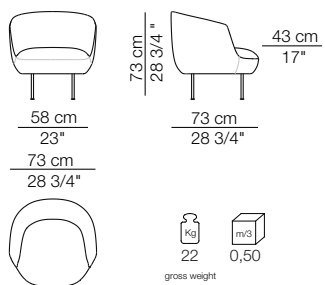

Suppli *armchair*
Tablet *small table*

Suppli *armchair*
Sigmund *small table*

Suppli armchair
Goya service

SUPPLI'

Poltrona
Armchair

I colori sono da considerarsi puramente indicativi / Colors are to be considered as purely indicative 2020 - Rev. 0.0 - Seven Salotti S.p.A - All rights reserved

Sizes, weights and finishes may change without previous notice. All dimensions are expressed in centimeters and inches. File CAD 2D-3D available on www.arflex.com For more information on product visit www.arflex.com, or contact us at : info@arflex.it