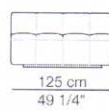

STRIPS

Divani P.95
Sofas D.95

Elementi con 1 bracciolo P.95
Units with 1 armrest D.95

Elementi senza braccioli P.95
Units without armrests D.95

Sizes, weights and finishes may change without previous notice. All dimensions are expressed in centimeters and inches.
File CAD 2D-3D available on www.arflex.com For more information on product visit www.arflex.com, or contact us at : info@arflex.it

Divani P.125
Sofas D.125

Divani con braccioli corti P.125
Sofas with short armrests D.125

Elementi con 1 bracciolo P.125
Units with 1 armrest D.125

arflex

Sizes, weights and finishes may change without previous notice. All dimensions are expressed in centimeters and inches.
File CAD 2D-3D available on www.arflex.com For more information on product visit www.arflex.com, or contact us at : info@arflex.it

Elementi con 1 bracciolo corto P.125
Units with 1 short armrest: D.125

Elementi senza braccioli P.125
Units without armrests D.125

Pouf

Sizes, weights and finishes may change without previous notice. All dimensions are expressed in centimeters and inches.
File CAD 2D-3D available on www.arflex.com For more information on product visit www.arflex.com, or contact us at : info@arflex.it

Composizioni
Compositions

Sizes, weights and finishes may change without previous notice. All dimensions are expressed in centimeters and inches.
File CAD 2D-3D available on www.arflex.com For more information on product visit www.arflex.com, or contact us at : info@arflex.it