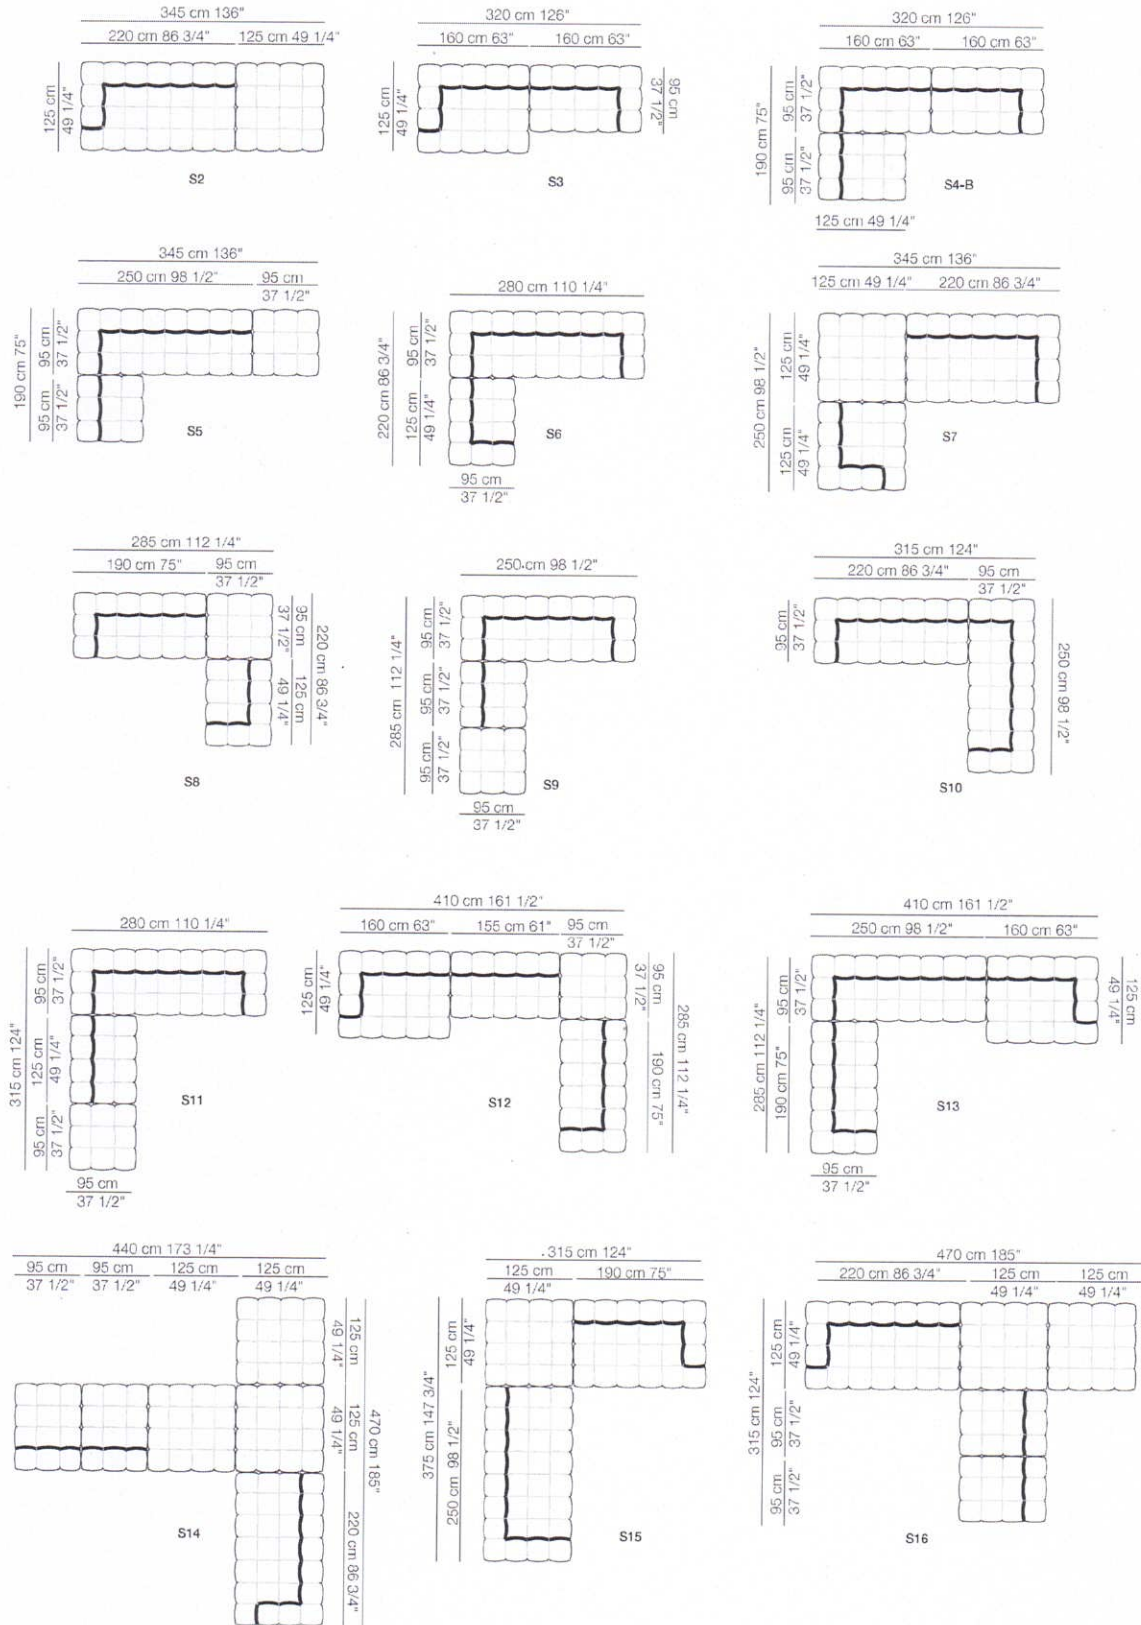

Composizioni
Compositions

Sizes, weights and finishes may change without previous notice. All dimensions are expressed in centimeters and inches.
File CAD 2D-3D available on www.arflex.com For more information on product visit www.arflex.com, or contact us at : info@arflex.it