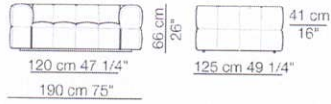

STRIPS

Divani P.95
Sofas D.95

Elementi con 1 bracciolo P.95
Units with 1 armrest D.95

Elementi senza braccioli P.95
Units without armrests D.95

Sizes, weights and finishes may change without previous notice. All dimensions are expressed in centimeters and inches.
File CAD 2D-3D available on www.arflex.com For more information on product visit www.arflex.com, or contact us at : info@arflex.it

Divani P.125
Sofas D.125

Divani con braccioli corti P.125
Sofas with short armrests D.125

Elementi con 1 bracciolo P.125
Units with 1 armrest D.125

arflex

Sizes, weights and finishes may change without previous notice. All dimensions are expressed in centimeters and inches.
File CAD 2D-3D available on www.arflex.com For more information on product visit www.arflex.com, or contact us at : info@arflex.it

Elementi con 1 bracciolo corto P.125
Units with 1 short armrest: D.125

Elementi senza braccioli P.125
Units without armrests D.125

Pouf

Sizes, weights and finishes may change without previous notice. All dimensions are expressed in centimeters and inches.
File CAD 2D-3D available on www.arflex.com For more information on product visit www.arflex.com, or contact us at : info@arflex.it

Composizioni
Compositions

Sizes, weights and finishes may change without previous notice. All dimensions are expressed in centimeters and inches.
File CAD 2D-3D available on www.arflex.com For more information on product visit www.arflex.com, or contact us at : info@arflex.it