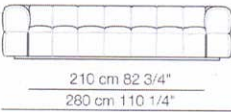

STRIPS

Divani P.95
Sofas D.95

Elementi con 1 bracciolo P.95
Units with 1 armrest D.95

Elementi senza braccioli P.95
Units without armrests D.95

Sizes, weights and finishes may change without previous notice. All dimensions are expressed in centimeters and inches.
File CAD 2D-3D available on www.arflex.com For more information on product visit www.arflex.com, or contact us at : info@arflex.it

Divani P.125
Sofas D.125

Divani con braccioli corti P.125
Sofas with short armrests D.125

Elementi con 1 bracciolo P.125
Units with 1 armrest D.125

arflex

Sizes, weights and finishes may change without previous notice. All dimensions are expressed in centimeters and inches.
File CAD 2D-3D available on www.arflex.com For more information on product visit www.arflex.com, or contact us at : info@arflex.it

Elementi con 1 bracciolo corto P.125
Units with 1 short armrest: D.125

Elementi senza braccioli P.125
Units without armrests D.125

Pouf

Sizes, weights and finishes may change without previous notice. All dimensions are expressed in centimeters and inches.
File CAD 2D-3D available on www.arflex.com For more information on product visit www.arflex.com, or contact us at : info@arflex.it

Composizioni
Compositions

Sizes, weights and finishes may change without previous notice. All dimensions are expressed in centimeters and inches.
File CAD 2D-3D available on www.arflex.com For more information on product visit www.arflex.com, or contact us at : info@arflex.it