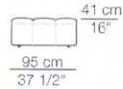

STRIPS

Divani P.95
Sofas D.95

Elementi con 1 bracciolo P.95
Units with 1 armrest D.95

Elementi senza braccioli P.95
Units without armrests D.95

Sizes, weights and finishes may change without previous notice. All dimensions are expressed in centimeters and inches.
File CAD 2D-3D available on www.arflex.com For more information on product visit www.arflex.com, or contact us at : info@arflex.it

Divani P.125
Sofas D.125

Divani con braccioli corti P.125
Sofas with short armrests D.125

Elementi con 1 bracciolo P.125
Units with 1 armrest D.125

arflex

Sizes, weights and finishes may change without previous notice. All dimensions are expressed in centimeters and inches.
File CAD 2D-3D available on www.arflex.com For more information on product visit www.arflex.com, or contact us at : info@arflex.it

Elementi con 1 bracciolo corto P.125
Units with 1 short armrest: D.125

Elementi senza braccioli P.125
Units without armrests D.125

Pouf

Sizes, weights and finishes may change without previous notice. All dimensions are expressed in centimeters and inches.
File CAD 2D-3D available on www.arflex.com For more information on product visit www.arflex.com, or contact us at : info@arflex.it

Composizioni
Compositions

Sizes, weights and finishes may change without previous notice. All dimensions are expressed in centimeters and inches.
File CAD 2D-3D available on www.arflex.com For more information on product visit www.arflex.com, or contact us at : info@arflex.it