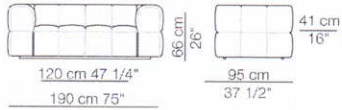

STRIPS

Divani P.95
Sofas D.95

Elementi con 1 bracciolo P.95
Units with 1 armrest D.95

Elementi senza braccioli P.95
Units without armrests D.95

Sizes, weights and finishes may change without previous notice. All dimensions are expressed in centimeters and inches.
File CAD 2D-3D available on www.arflex.com For more information on product visit www.arflex.com, or contact us at : info@arflex.it

Divani P.125
Sofas D.125

Divani con braccioli corti P.125
Sofas with short armrests D.125

Elementi con 1 bracciolo P.125
Units with 1 armrest D.125

arflex

Sizes, weights and finishes may change without previous notice. All dimensions are expressed in centimeters and inches.
File CAD 2D-3D available on www.arflex.com For more information on product visit www.arflex.com, or contact us at : info@arflex.it

Elementi con 1 bracciolo corto P.125
Units with 1 short armrest: D.125

Elementi senza braccioli P.125
Units without armrests D.125

Pouf

Sizes, weights and finishes may change without previous notice. All dimensions are expressed in centimeters and inches.
File CAD 2D-3D available on www.arflex.com For more information on product visit www.arflex.com, or contact us at : info@arflex.it

Composizioni
Compositions

Sizes, weights and finishes may change without previous notice. All dimensions are expressed in centimeters and inches.
File CAD 2D-3D available on www.arflex.com For more information on product visit www.arflex.com, or contact us at : info@arflex.it