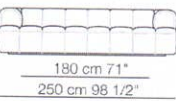

STRIPS

Divani P.95
Sofas D.95

Elementi con 1 bracciolo P.95
Units with 1 armrest D.95

Elementi senza braccioli P.95
Units without armrests D.95

Sizes, weights and finishes may change without previous notice. All dimensions are expressed in centimeters and inches.
File CAD 2D-3D available on www.arflex.com For more information on product visit www.arflex.com, or contact us at : info@arflex.it

Divani P.125
Sofas D.125

Divani con braccioli corti P.125
Sofas with short armrests D.125

Elementi con 1 bracciolo P.125
Units with 1 armrest D.125

arflex

Sizes, weights and finishes may change without previous notice. All dimensions are expressed in centimeters and inches.
File CAD 2D-3D available on www.arflex.com For more information on product visit www.arflex.com, or contact us at : info@arflex.it

Elementi con 1 bracciolo corto P.125
Units with 1 short armrest: D.125

Elementi senza braccioli P.125
Units without armrests D.125

Pouf

Sizes, weights and finishes may change without previous notice. All dimensions are expressed in centimeters and inches.
File CAD 2D-3D available on www.arflex.com For more information on product visit www.arflex.com, or contact us at : info@arflex.it

Composizioni
Compositions

Sizes, weights and finishes may change without previous notice. All dimensions are expressed in centimeters and inches.
File CAD 2D-3D available on www.arflex.com For more information on product visit www.arflex.com, or contact us at : info@arflex.it