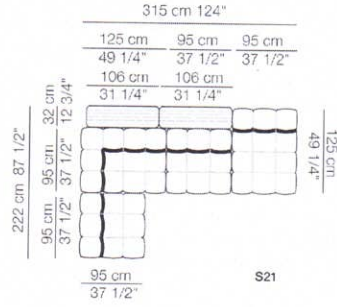

Divani P.125
Sofas D.125

Divani con braccioli corti P.125
Sofas with short armrests D.125

Elementi con 1 bracciolo P.125
Units with 1 armrest D.125

arflex

Sizes, weights and finishes may change without previous notice. All dimensions are expressed in centimeters and inches.
File CAD 2D-3D available on www.arflex.com For more information on product visit www.arflex.com, or contact us at : info@arflex.it

Elementi con 1 bracciolo corto P.125
Units with 1 short armrest: D.125

Elementi senza braccioli P.125
Units without armrests D.125

Pouf

Sizes, weights and finishes may change without previous notice. All dimensions are expressed in centimeters and inches.
File CAD 2D-3D available on www.arflex.com For more information on product visit www.arflex.com, or contact us at : info@arflex.it

Composizioni
Compositions

Sizes, weights and finishes may change without previous notice. All dimensions are expressed in centimeters and inches.
File CAD 2D-3D available on www.arflex.com For more information on product visit www.arflex.com, or contact us at : info@arflex.it

Sizes, weights and finishes may change without previous notice. All dimensions are expressed in centimeters and inches.
 File CAD 2D-3D available on www.arflex.com For more information on product visit www.arflex.com, or contact us at : info@arflex.it