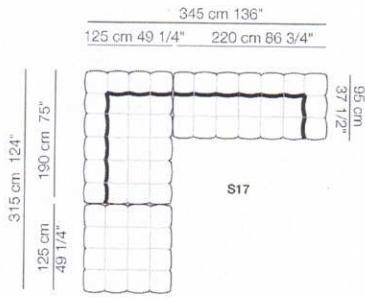

Divani P.125
Sofas D.125

Divani con braccioli corti P.125
Sofas with short armrests D.125

Elementi con 1 bracciolo P.125
Units with 1 armrest D.125

arflex

Sizes, weights and finishes may change without previous notice. All dimensions are expressed in centimeters and inches.
File CAD 2D-3D available on www.arflex.com For more information on product visit www.arflex.com, or contact us at : info@arflex.it

Elementi con 1 bracciolo corto P.125
Units with 1 short armrest: D.125

Elementi senza braccioli P.125
Units without armrests D.125

Pouf

Sizes, weights and finishes may change without previous notice. All dimensions are expressed in centimeters and inches.
File CAD 2D-3D available on www.arflex.com For more information on product visit www.arflex.com, or contact us at : info@arflex.it

Composizioni
Compositions

Sizes, weights and finishes may change without previous notice. All dimensions are expressed in centimeters and inches.
File CAD 2D-3D available on www.arflex.com For more information on product visit www.arflex.com, or contact us at : info@arflex.it

Sizes, weights and finishes may change without previous notice. All dimensions are expressed in centimeters and inches.
 File CAD 2D-3D available on www.arflex.com For more information on product visit www.arflex.com, or contact us at : info@arflex.it