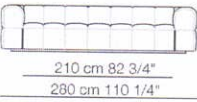

STRIPS

Divani P.95
Sofas D.95

Elementi con 1 bracciolo P.95
Units with 1 armrest D.95

Elementi senza braccioli P.95
Units without armrests D.95

Sizes, weights and finishes may change without previous notice. All dimensions are expressed in centimeters and inches.
File CAD 2D-3D available on www.arflex.com For more information on product visit www.arflex.com, or contact us at : info@arflex.it

Divani P.125
Sofas D.125

Divani con braccioli corti P.125
Sofas with short armrests D.125

Elementi con 1 bracciolo P.125
Units with 1 armrest D.125

arflex

Sizes, weights and finishes may change without previous notice. All dimensions are expressed in centimeters and inches.
File CAD 2D-3D available on www.arflex.com For more information on product visit www.arflex.com, or contact us at : info@arflex.it

Elementi con 1 bracciolo corto P.125
Units with 1 short armrest: D.125

Elementi senza braccioli P.125
Units without armrests D.125

Pouf

Sizes, weights and finishes may change without previous notice. All dimensions are expressed in centimeters and inches.
File CAD 2D-3D available on www.arflex.com For more information on product visit www.arflex.com, or contact us at : info@arflex.it

Composizioni
Compositions

Sizes, weights and finishes may change without previous notice. All dimensions are expressed in centimeters and inches.
File CAD 2D-3D available on www.arflex.com For more information on product visit www.arflex.com, or contact us at : info@arflex.it