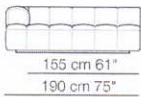

STRIPS

Divani P.95
Sofas D.95

Elementi con 1 bracciolo P.95
Units with 1 armrest D.95

Elementi senza braccioli P.95
Units without armrests D.95

Sizes, weights and finishes may change without previous notice. All dimensions are expressed in centimeters and inches.
File CAD 2D-3D available on www.arflex.com For more information on product visit www.arflex.com, or contact us at : info@arflex.it

Divani P.125
Sofas D.125

Divani con braccioli corti P.125
Sofas with short armrests D.125

Elementi con 1 bracciolo P.125
Units with 1 armrest D.125

arflex

Sizes, weights and finishes may change without previous notice. All dimensions are expressed in centimeters and inches.
File CAD 2D-3D available on www.arflex.com For more information on product visit www.arflex.com, or contact us at : info@arflex.it

Elementi con 1 bracciolo corto P.125
Units with 1 short armrest: D.125

Elementi senza braccioli P.125
Units without armrests D.125

Pouf

Sizes, weights and finishes may change without previous notice. All dimensions are expressed in centimeters and inches.
File CAD 2D-3D available on www.arflex.com For more information on product visit www.arflex.com, or contact us at : info@arflex.it

Composizioni
Compositions

Sizes, weights and finishes may change without previous notice. All dimensions are expressed in centimeters and inches.
File CAD 2D-3D available on www.arflex.com For more information on product visit www.arflex.com, or contact us at : info@arflex.it