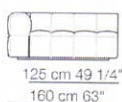

STRIPS

Divani P.95
Sofas D.95

Elementi con 1 bracciolo P.95
Units with 1 armrest D.95

Elementi senza braccioli P.95
Units without armrests D.95

Sizes, weights and finishes may change without previous notice. All dimensions are expressed in centimeters and inches.
File CAD 2D-3D available on www.arflex.com For more information on product visit www.arflex.com, or contact us at : info@arflex.it

Divani P.125
Sofas D.125

Divani con braccioli corti P.125
Sofas with short armrests D.125

Elementi con 1 bracciolo P.125
Units with 1 armrest D.125

arflex

Sizes, weights and finishes may change without previous notice. All dimensions are expressed in centimeters and inches.
File CAD 2D-3D available on www.arflex.com For more information on product visit www.arflex.com, or contact us at : info@arflex.it

Elementi con 1 bracciolo corto P.125
Units with 1 short armrest: D.125

Elementi senza braccioli P.125
Units without armrests D.125

Pouf

Sizes, weights and finishes may change without previous notice. All dimensions are expressed in centimeters and inches.
File CAD 2D-3D available on www.arflex.com For more information on product visit www.arflex.com, or contact us at : info@arflex.it

Composizioni
Compositions

Sizes, weights and finishes may change without previous notice. All dimensions are expressed in centimeters and inches.
File CAD 2D-3D available on www.arflex.com For more information on product visit www.arflex.com, or contact us at : info@arflex.it