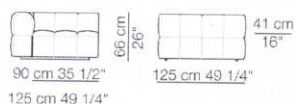

STRIPS

Divani P.95
Sofas D.95

Elementi con 1 bracciolo P.95
Units with 1 armrest D.95

Elementi senza braccioli P.95
Units without armrests D.95

Sizes, weights and finishes may change without previous notice. All dimensions are expressed in centimeters and inches.
File CAD 2D-3D available on www.arflex.com For more information on product visit www.arflex.com, or contact us at : info@arflex.it

Divani P.125
Sofas D.125

Divani con braccioli corti P.125
Sofas with short armrests D.125

Elementi con 1 bracciolo P.125
Units with 1 armrest D.125

arflex

Sizes, weights and finishes may change without previous notice. All dimensions are expressed in centimeters and inches.
File CAD 2D-3D available on www.arflex.com For more information on product visit www.arflex.com, or contact us at : info@arflex.it

Elementi con 1 bracciolo corto P.125
Units with 1 short armrest: D.125

Elementi senza braccioli P.125
Units without armrests D.125

Pouf

Sizes, weights and finishes may change without previous notice. All dimensions are expressed in centimeters and inches.
File CAD 2D-3D available on www.arflex.com For more information on product visit www.arflex.com, or contact us at : info@arflex.it

Composizioni
Compositions

Sizes, weights and finishes may change without previous notice. All dimensions are expressed in centimeters and inches.
File CAD 2D-3D available on www.arflex.com For more information on product visit www.arflex.com, or contact us at : info@arflex.it