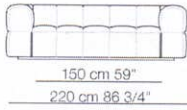

STRIPS

Divani P.95
Sofas D.95

Elementi con 1 bracciolo P.95
Units with 1 armrest D.95

Elementi senza braccioli P.95
Units without armrests D.95

Sizes, weights and finishes may change without previous notice. All dimensions are expressed in centimeters and inches.
File CAD 2D-3D available on www.arflex.com For more information on product visit www.arflex.com, or contact us at : info@arflex.it

Divani P.125
Sofas D.125

Divani con braccioli corti P.125
Sofas with short armrests D.125

Elementi con 1 bracciolo P.125
Units with 1 armrest D.125

arflex

Sizes, weights and finishes may change without previous notice. All dimensions are expressed in centimeters and inches.
File CAD 2D-3D available on www.arflex.com For more information on product visit www.arflex.com, or contact us at : info@arflex.it

Elementi con 1 bracciolo corto P.125
Units with 1 short armrest: D.125

Elementi senza braccioli P.125
Units without armrests D.125

Pouf

Sizes, weights and finishes may change without previous notice. All dimensions are expressed in centimeters and inches.
File CAD 2D-3D available on www.arflex.com For more information on product visit www.arflex.com, or contact us at : info@arflex.it

Composizioni
Compositions

Sizes, weights and finishes may change without previous notice. All dimensions are expressed in centimeters and inches.
File CAD 2D-3D available on www.arflex.com For more information on product visit www.arflex.com, or contact us at : info@arflex.it