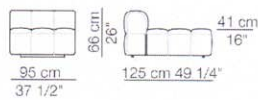

STRIPS

Divani P.95
Sofas D.95

Elementi con 1 bracciolo P.95
Units with 1 armrest D.95

Elementi senza braccioli P.95
Units without armrests D.95

Sizes, weights and finishes may change without previous notice. All dimensions are expressed in centimeters and inches.
File CAD 2D-3D available on www.arflex.com For more information on product visit www.arflex.com, or contact us at : info@arflex.it

Divani P.125
Sofas D.125

Divani con braccioli corti P.125
Sofas with short armrests D.125

Elementi con 1 bracciolo P.125
Units with 1 armrest D.125

arflex

Sizes, weights and finishes may change without previous notice. All dimensions are expressed in centimeters and inches.
File CAD 2D-3D available on www.arflex.com For more information on product visit www.arflex.com, or contact us at : info@arflex.it

Elementi con 1 bracciolo corto P.125
Units with 1 short armrest: D.125

Elementi senza braccioli P.125
Units without armrests D.125

Pouf

Sizes, weights and finishes may change without previous notice. All dimensions are expressed in centimeters and inches.
File CAD 2D-3D available on www.arflex.com For more information on product visit www.arflex.com, or contact us at : info@arflex.it

Composizioni
Compositions

Sizes, weights and finishes may change without previous notice. All dimensions are expressed in centimeters and inches.
File CAD 2D-3D available on www.arflex.com For more information on product visit www.arflex.com, or contact us at : info@arflex.it