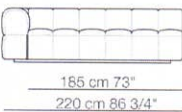

STRIPS

Divani P.95
Sofas D.95

Elementi con 1 bracciolo P.95
Units with 1 armrest D.95

Elementi senza braccioli P.95
Units without armrests D.95

Sizes, weights and finishes may change without previous notice. All dimensions are expressed in centimeters and inches.
File CAD 2D-3D available on www.arflex.com For more information on product visit www.arflex.com, or contact us at : info@arflex.it

Divani P.125
Sofas D.125

Divani con braccioli corti P.125
Sofas with short armrests D.125

Elementi con 1 bracciolo P.125
Units with 1 armrest D.125

arflex

Sizes, weights and finishes may change without previous notice. All dimensions are expressed in centimeters and inches.
File CAD 2D-3D available on www.arflex.com For more information on product visit www.arflex.com, or contact us at : info@arflex.it

Elementi con 1 bracciolo corto P.125
Units with 1 short armrest: D.125

Elementi senza braccioli P.125
Units without armrests D.125

Pouf

Sizes, weights and finishes may change without previous notice. All dimensions are expressed in centimeters and inches.
File CAD 2D-3D available on www.arflex.com For more information on product visit www.arflex.com, or contact us at : info@arflex.it

Composizioni
Compositions

Sizes, weights and finishes may change without previous notice. All dimensions are expressed in centimeters and inches.
File CAD 2D-3D available on www.arflex.com For more information on product visit www.arflex.com, or contact us at : info@arflex.it