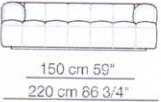

STRIPS

Divani P.95
Sofas D.95

Elementi con 1 bracciolo P.95
Units with 1 armrest D.95

Elementi senza braccioli P.95
Units without armrests D.95

Sizes, weights and finishes may change without previous notice. All dimensions are expressed in centimeters and inches.
File CAD 2D-3D available on www.arflex.com For more information on product visit www.arflex.com, or contact us at : info@arflex.it

Divani P.125
Sofas D.125

Divani con braccioli corti P.125
Sofas with short armrests D.125

Elementi con 1 bracciolo P.125
Units with 1 armrest D.125

arflex

Sizes, weights and finishes may change without previous notice. All dimensions are expressed in centimeters and inches.
File CAD 2D-3D available on www.arflex.com For more information on product visit www.arflex.com, or contact us at : info@arflex.it

Elementi con 1 bracciolo corto P.125
Units with 1 short armrest: D.125

Elementi senza braccioli P.125
Units without armrests D.125

Pouf

Sizes, weights and finishes may change without previous notice. All dimensions are expressed in centimeters and inches.
File CAD 2D-3D available on www.arflex.com For more information on product visit www.arflex.com, or contact us at : info@arflex.it

Composizioni
Compositions

Sizes, weights and finishes may change without previous notice. All dimensions are expressed in centimeters and inches.
File CAD 2D-3D available on www.arflex.com For more information on product visit www.arflex.com, or contact us at : info@arflex.it