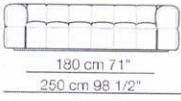

STRIPS

Divani P.95
Sofas D.95

Elementi con 1 bracciolo P.95
Units with 1 armrest D.95

Elementi senza braccioli P.95
Units without armrests D.95

Sizes, weights and finishes may change without previous notice. All dimensions are expressed in centimeters and inches.
File CAD 2D-3D available on www.arflex.com For more information on product visit www.arflex.com, or contact us at : info@arflex.it

Divani P.125
Sofas D.125

Divani con braccioli corti P.125
Sofas with short armrests D.125

Elementi con 1 bracciolo P.125
Units with 1 armrest D.125

arflex

Sizes, weights and finishes may change without previous notice. All dimensions are expressed in centimeters and inches.
File CAD 2D-3D available on www.arflex.com For more information on product visit www.arflex.com, or contact us at : info@arflex.it

Elementi con 1 bracciolo corto P.125
Units with 1 short armrest: D.125

Elementi senza braccioli P.125
Units without armrests D.125

Pouf

Sizes, weights and finishes may change without previous notice. All dimensions are expressed in centimeters and inches.
File CAD 2D-3D available on www.arflex.com For more information on product visit www.arflex.com, or contact us at : info@arflex.it

Composizioni
Compositions

Sizes, weights and finishes may change without previous notice. All dimensions are expressed in centimeters and inches.
File CAD 2D-3D available on www.arflex.com For more information on product visit www.arflex.com, or contact us at : info@arflex.it