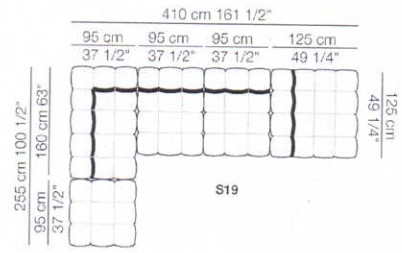

Divani P.125
Sofas D.125

Divani con braccioli corti P.125
Sofas with short armrests D.125

Elementi con 1 bracciolo P.125
Units with 1 armrest D.125

arflex

Sizes, weights and finishes may change without previous notice. All dimensions are expressed in centimeters and inches.
File CAD 2D-3D available on www.arflex.com For more information on product visit www.arflex.com, or contact us at : info@arflex.it

Elementi con 1 bracciolo corto P.125
Units with 1 short armrest: D.125

Elementi senza braccioli P.125
Units without armrests D.125

Pouf

Sizes, weights and finishes may change without previous notice. All dimensions are expressed in centimeters and inches.
File CAD 2D-3D available on www.arflex.com For more information on product visit www.arflex.com, or contact us at : info@arflex.it

Composizioni
Compositions

Sizes, weights and finishes may change without previous notice. All dimensions are expressed in centimeters and inches.
File CAD 2D-3D available on www.arflex.com For more information on product visit www.arflex.com, or contact us at : info@arflex.it

Sizes, weights and finishes may change without previous notice. All dimensions are expressed in centimeters and inches.
 File CAD 2D-3D available on www.arflex.com For more information on product visit www.arflex.com, or contact us at : info@arflex.it