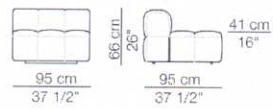

STRIPS

Divani P.95
Sofas D.95

Elementi con 1 bracciolo P.95
Units with 1 armrest D.95

Elementi senza braccioli P.95
Units without armrests D.95

Sizes, weights and finishes may change without previous notice. All dimensions are expressed in centimeters and inches.
File CAD 2D-3D available on www.arflex.com For more information on product visit www.arflex.com, or contact us at : info@arflex.it

Divani P.125
Sofas D.125

Divani con braccioli corti P.125
Sofas with short armrests D.125

Elementi con 1 bracciolo P.125
Units with 1 armrest D.125

arflex

Sizes, weights and finishes may change without previous notice. All dimensions are expressed in centimeters and inches.
File CAD 2D-3D available on www.arflex.com For more information on product visit www.arflex.com, or contact us at : info@arflex.it

Elementi con 1 bracciolo corto P.125
Units with 1 short armrest: D.125

Elementi senza braccioli P.125
Units without armrests D.125

Pouf

Sizes, weights and finishes may change without previous notice. All dimensions are expressed in centimeters and inches.
File CAD 2D-3D available on www.arflex.com For more information on product visit www.arflex.com, or contact us at : info@arflex.it

Composizioni
Compositions

Sizes, weights and finishes may change without previous notice. All dimensions are expressed in centimeters and inches.
File CAD 2D-3D available on www.arflex.com For more information on product visit www.arflex.com, or contact us at : info@arflex.it