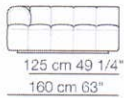

STRIPS

Divani P.95
Sofas D.95

Elementi con 1 bracciolo P.95
Units with 1 armrest D.95

Elementi senza braccioli P.95
Units without armrests D.95

Sizes, weights and finishes may change without previous notice. All dimensions are expressed in centimeters and inches.
File CAD 2D-3D available on www.arflex.com For more information on product visit www.arflex.com, or contact us at : info@arflex.it

Divani P.125
Sofas D.125

Divani con braccioli corti P.125
Sofas with short armrests D.125

Elementi con 1 bracciolo P.125
Units with 1 armrest D.125

arflex

Sizes, weights and finishes may change without previous notice. All dimensions are expressed in centimeters and inches.
File CAD 2D-3D available on www.arflex.com For more information on product visit www.arflex.com, or contact us at : info@arflex.it

Elementi con 1 bracciolo corto P.125
Units with 1 short armrest: D.125

Elementi senza braccioli P.125
Units without armrests D.125

Pouf

Sizes, weights and finishes may change without previous notice. All dimensions are expressed in centimeters and inches.
File CAD 2D-3D available on www.arflex.com For more information on product visit www.arflex.com, or contact us at : info@arflex.it

Composizioni
Compositions

Sizes, weights and finishes may change without previous notice. All dimensions are expressed in centimeters and inches.
File CAD 2D-3D available on www.arflex.com For more information on product visit www.arflex.com, or contact us at : info@arflex.it