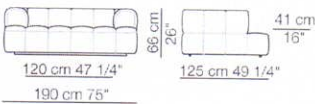

STRIPS

Divani P.95
Sofas D.95

Elementi con 1 bracciolo P.95
Units with 1 armrest D.95

Elementi senza braccioli P.95
Units without armrests D.95

Sizes, weights and finishes may change without previous notice. All dimensions are expressed in centimeters and inches.
File CAD 2D-3D available on www.arflex.com For more information on product visit www.arflex.com, or contact us at : info@arflex.it

Divani P.125
Sofas D.125

Divani con braccioli corti P.125
Sofas with short armrests D.125

Elementi con 1 bracciolo P.125
Units with 1 armrest D.125

arflex

Sizes, weights and finishes may change without previous notice. All dimensions are expressed in centimeters and inches.
File CAD 2D-3D available on www.arflex.com For more information on product visit www.arflex.com, or contact us at : info@arflex.it

Elementi con 1 bracciolo corto P.125
Units with 1 short armrest: D.125

Elementi senza braccioli P.125
Units without armrests D.125

Pouf

Sizes, weights and finishes may change without previous notice. All dimensions are expressed in centimeters and inches.
File CAD 2D-3D available on www.arflex.com For more information on product visit www.arflex.com, or contact us at : info@arflex.it

Composizioni
Compositions

Sizes, weights and finishes may change without previous notice. All dimensions are expressed in centimeters and inches.
File CAD 2D-3D available on www.arflex.com For more information on product visit www.arflex.com, or contact us at : info@arflex.it