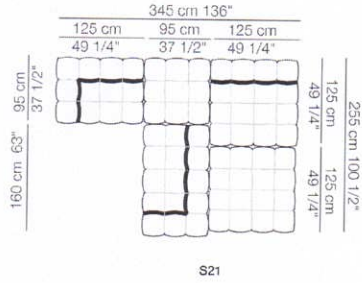

Divani P.125
Sofas D.125

Divani con braccioli corti P.125
Sofas with short armrests D.125

Elementi con 1 bracciolo P.125
Units with 1 armrest D.125

arflex

Sizes, weights and finishes may change without previous notice. All dimensions are expressed in centimeters and inches.
File CAD 2D-3D available on www.arflex.com For more information on product visit www.arflex.com, or contact us at : info@arflex.it

Elementi con 1 bracciolo corto P.125
Units with 1 short armrest: D.125

Elementi senza braccioli P.125
Units without armrests D.125

Pouf

Sizes, weights and finishes may change without previous notice. All dimensions are expressed in centimeters and inches.
File CAD 2D-3D available on www.arflex.com For more information on product visit www.arflex.com, or contact us at : info@arflex.it

Composizioni
Compositions

Sizes, weights and finishes may change without previous notice. All dimensions are expressed in centimeters and inches.
File CAD 2D-3D available on www.arflex.com For more information on product visit www.arflex.com, or contact us at : info@arflex.it

Sizes, weights and finishes may change without previous notice. All dimensions are expressed in centimeters and inches.
 File CAD 2D-3D available on www.arflex.com For more information on product visit www.arflex.com, or contact us at : info@arflex.it