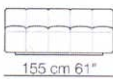

STRIPS

Divani P.95
Sofas D.95

Elementi con 1 bracciolo P.95
Units with 1 armrest D.95

Elementi senza braccioli P.95
Units without armrests D.95

Sizes, weights and finishes may change without previous notice. All dimensions are expressed in centimeters and inches.
File CAD 2D-3D available on www.arflex.com For more information on product visit www.arflex.com, or contact us at : info@arflex.it

Divani P.125
Sofas D.125

Divani con braccioli corti P.125
Sofas with short armrests D.125

Elementi con 1 bracciolo P.125
Units with 1 armrest D.125

arflex

Sizes, weights and finishes may change without previous notice. All dimensions are expressed in centimeters and inches.
File CAD 2D-3D available on www.arflex.com For more information on product visit www.arflex.com, or contact us at : info@arflex.it

Elementi con 1 bracciolo corto P.125
Units with 1 short armrest: D.125

Elementi senza braccioli P.125
Units without armrests D.125

Pouf

Sizes, weights and finishes may change without previous notice. All dimensions are expressed in centimeters and inches.
File CAD 2D-3D available on www.arflex.com For more information on product visit www.arflex.com, or contact us at : info@arflex.it

Composizioni
Compositions

Sizes, weights and finishes may change without previous notice. All dimensions are expressed in centimeters and inches.
File CAD 2D-3D available on www.arflex.com For more information on product visit www.arflex.com, or contact us at : info@arflex.it