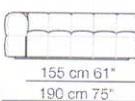

STRIPS

Divani P.95
Sofas D.95

Elementi con 1 bracciolo P.95
Units with 1 armrest D.95

Elementi senza braccioli P.95
Units without armrests D.95

Sizes, weights and finishes may change without previous notice. All dimensions are expressed in centimeters and inches.
File CAD 2D-3D available on www.arflex.com For more information on product visit www.arflex.com, or contact us at : info@arflex.it

Divani P.125
Sofas D.125

Divani con braccioli corti P.125
Sofas with short armrests D.125

Elementi con 1 bracciolo P.125
Units with 1 armrest D.125

arflex

Sizes, weights and finishes may change without previous notice. All dimensions are expressed in centimeters and inches.
File CAD 2D-3D available on www.arflex.com For more information on product visit www.arflex.com, or contact us at : info@arflex.it

Elementi con 1 bracciolo corto P.125
Units with 1 short armrest: D.125

Elementi senza braccioli P.125
Units without armrests D.125

Pouf

Sizes, weights and finishes may change without previous notice. All dimensions are expressed in centimeters and inches.
File CAD 2D-3D available on www.arflex.com For more information on product visit www.arflex.com, or contact us at : info@arflex.it

Composizioni
Compositions

Sizes, weights and finishes may change without previous notice. All dimensions are expressed in centimeters and inches.
File CAD 2D-3D available on www.arflex.com For more information on product visit www.arflex.com, or contact us at : info@arflex.it