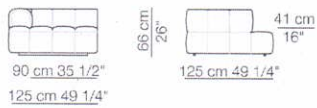

STRIPS

Divani P.95
Sofas D.95

Elementi con 1 bracciolo P.95
Units with 1 armrest D.95

Elementi senza braccioli P.95
Units without armrests D.95

Sizes, weights and finishes may change without previous notice. All dimensions are expressed in centimeters and inches.
File CAD 2D-3D available on www.arflex.com For more information on product visit www.arflex.com, or contact us at : info@arflex.it

Divani P.125
Sofas D.125

Divani con braccioli corti P.125
Sofas with short armrests D.125

Elementi con 1 bracciolo P.125
Units with 1 armrest D.125

arflex

Sizes, weights and finishes may change without previous notice. All dimensions are expressed in centimeters and inches.
File CAD 2D-3D available on www.arflex.com For more information on product visit www.arflex.com, or contact us at : info@arflex.it

Elementi con 1 bracciolo corto P.125
Units with 1 short armrest: D.125

Elementi senza braccioli P.125
Units without armrests D.125

Pouf

Sizes, weights and finishes may change without previous notice. All dimensions are expressed in centimeters and inches.
File CAD 2D-3D available on www.arflex.com For more information on product visit www.arflex.com, or contact us at : info@arflex.it

Composizioni
Compositions

Sizes, weights and finishes may change without previous notice. All dimensions are expressed in centimeters and inches.
File CAD 2D-3D available on www.arflex.com For more information on product visit www.arflex.com, or contact us at : info@arflex.it