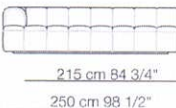

STRIPS

Divani P.95
Sofas D.95

Elementi con 1 bracciolo P.95
Units with 1 armrest D.95

Elementi senza braccioli P.95
Units without armrests D.95

Sizes, weights and finishes may change without previous notice. All dimensions are expressed in centimeters and inches.
File CAD 2D-3D available on www.arflex.com For more information on product visit www.arflex.com, or contact us at : info@arflex.it

Divani P.125
Sofas D.125

Divani con braccioli corti P.125
Sofas with short armrests D.125

Elementi con 1 bracciolo P.125
Units with 1 armrest D.125

arflex

Sizes, weights and finishes may change without previous notice. All dimensions are expressed in centimeters and inches.
File CAD 2D-3D available on www.arflex.com For more information on product visit www.arflex.com, or contact us at : info@arflex.it

Elementi con 1 bracciolo corto P.125
Units with 1 short armrest: D.125

Elementi senza braccioli P.125
Units without armrests D.125

Pouf

Sizes, weights and finishes may change without previous notice. All dimensions are expressed in centimeters and inches.
File CAD 2D-3D available on www.arflex.com For more information on product visit www.arflex.com, or contact us at : info@arflex.it

Composizioni
Compositions

Sizes, weights and finishes may change without previous notice. All dimensions are expressed in centimeters and inches.
File CAD 2D-3D available on www.arflex.com For more information on product visit www.arflex.com, or contact us at : info@arflex.it