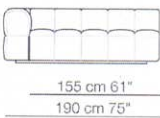

STRIPS

Divani P.95
Sofas D.95

Elementi con 1 bracciolo P.95
Units with 1 armrest D.95

Elementi senza braccioli P.95
Units without armrests D.95

Sizes, weights and finishes may change without previous notice. All dimensions are expressed in centimeters and inches.
File CAD 2D-3D available on www.arflex.com For more information on product visit www.arflex.com, or contact us at : info@arflex.it

Divani P.125
Sofas D.125

Divani con braccioli corti P.125
Sofas with short armrests D.125

Elementi con 1 bracciolo P.125
Units with 1 armrest D.125

arflex

Sizes, weights and finishes may change without previous notice. All dimensions are expressed in centimeters and inches.
File CAD 2D-3D available on www.arflex.com For more information on product visit www.arflex.com, or contact us at : info@arflex.it

Elementi con 1 bracciolo corto P.125
Units with 1 short armrest: D.125

Elementi senza braccioli P.125
Units without armrests D.125

Pouf

Sizes, weights and finishes may change without previous notice. All dimensions are expressed in centimeters and inches.
File CAD 2D-3D available on www.arflex.com For more information on product visit www.arflex.com, or contact us at : info@arflex.it

Composizioni
Compositions

Sizes, weights and finishes may change without previous notice. All dimensions are expressed in centimeters and inches.
File CAD 2D-3D available on www.arflex.com For more information on product visit www.arflex.com, or contact us at : info@arflex.it