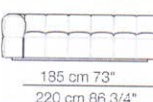

STRIPS

Divani P.95
Sofas D.95

Elementi con 1 bracciolo P.95
Units with 1 armrest D.95

Elementi senza braccioli P.95
Units without armrests D.95

Sizes, weights and finishes may change without previous notice. All dimensions are expressed in centimeters and inches.
File CAD 2D-3D available on www.arflex.com For more information on product visit www.arflex.com, or contact us at : info@arflex.it

Divani P.125
Sofas D.125

Divani con braccioli corti P.125
Sofas with short armrests D.125

Elementi con 1 bracciolo P.125
Units with 1 armrest D.125

arflex

Sizes, weights and finishes may change without previous notice. All dimensions are expressed in centimeters and inches.
File CAD 2D-3D available on www.arflex.com For more information on product visit www.arflex.com, or contact us at : info@arflex.it

Elementi con 1 bracciolo corto P.125
Units with 1 short armrest: D.125

Elementi senza braccioli P.125
Units without armrests D.125

Pouf

Sizes, weights and finishes may change without previous notice. All dimensions are expressed in centimeters and inches.
File CAD 2D-3D available on www.arflex.com For more information on product visit www.arflex.com, or contact us at : info@arflex.it

Composizioni
Compositions

Sizes, weights and finishes may change without previous notice. All dimensions are expressed in centimeters and inches.
File CAD 2D-3D available on www.arflex.com For more information on product visit www.arflex.com, or contact us at : info@arflex.it