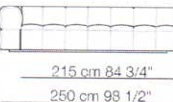

STRIPS

Divani P.95
Sofas D.95

Elementi con 1 bracciolo P.95
Units with 1 armrest D.95

Elementi senza braccioli P.95
Units without armrests D.95

Sizes, weights and finishes may change without previous notice. All dimensions are expressed in centimeters and inches.
File CAD 2D-3D available on www.arflex.com For more information on product visit www.arflex.com, or contact us at : info@arflex.it

Divani P.125
Sofas D.125

Divani con braccioli corti P.125
Sofas with short armrests D.125

Elementi con 1 bracciolo P.125
Units with 1 armrest D.125

arflex

Sizes, weights and finishes may change without previous notice. All dimensions are expressed in centimeters and inches.
File CAD 2D-3D available on www.arflex.com For more information on product visit www.arflex.com, or contact us at : info@arflex.it

Elementi con 1 bracciolo corto P.125
Units with 1 short armrest: D.125

Elementi senza braccioli P.125
Units without armrests D.125

Pouf

Sizes, weights and finishes may change without previous notice. All dimensions are expressed in centimeters and inches.
File CAD 2D-3D available on www.arflex.com For more information on product visit www.arflex.com, or contact us at : info@arflex.it

Composizioni
Compositions

Sizes, weights and finishes may change without previous notice. All dimensions are expressed in centimeters and inches.
File CAD 2D-3D available on www.arflex.com For more information on product visit www.arflex.com, or contact us at : info@arflex.it