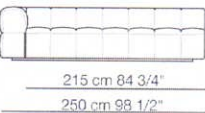

STRIPS

Divani P.95
Sofas D.95

Elementi con 1 bracciolo P.95
Units with 1 armrest D.95

Elementi senza braccioli P.95
Units without armrests D.95

Sizes, weights and finishes may change without previous notice. All dimensions are expressed in centimeters and inches.
File CAD 2D-3D available on www.arflex.com For more information on product visit www.arflex.com, or contact us at : info@arflex.it

Divani P.125
Sofas D.125

Divani con braccioli corti P.125
Sofas with short armrests D.125

Elementi con 1 bracciolo P.125
Units with 1 armrest D.125

arflex

Sizes, weights and finishes may change without previous notice. All dimensions are expressed in centimeters and inches.
File CAD 2D-3D available on www.arflex.com For more information on product visit www.arflex.com, or contact us at : info@arflex.it

Elementi con 1 bracciolo corto P.125
Units with 1 short armrest: D.125

Elementi senza braccioli P.125
Units without armrests D.125

Pouf

Sizes, weights and finishes may change without previous notice. All dimensions are expressed in centimeters and inches.
File CAD 2D-3D available on www.arflex.com For more information on product visit www.arflex.com, or contact us at : info@arflex.it

Composizioni
Compositions

Sizes, weights and finishes may change without previous notice. All dimensions are expressed in centimeters and inches.
File CAD 2D-3D available on www.arflex.com For more information on product visit www.arflex.com, or contact us at : info@arflex.it