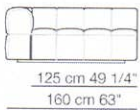

STRIPS

Divani P.95
Sofas D.95

Elementi con 1 bracciolo P.95
Units with 1 armrest D.95

Elementi senza braccioli P.95
Units without armrests D.95

Sizes, weights and finishes may change without previous notice. All dimensions are expressed in centimeters and inches.
File CAD 2D-3D available on www.arflex.com For more information on product visit www.arflex.com, or contact us at : info@arflex.it

Divani P.125
Sofas D.125

Divani con braccioli corti P.125
Sofas with short armrests D.125

Elementi con 1 bracciolo P.125
Units with 1 armrest D.125

arflex

Sizes, weights and finishes may change without previous notice. All dimensions are expressed in centimeters and inches.
File CAD 2D-3D available on www.arflex.com For more information on product visit www.arflex.com, or contact us at : info@arflex.it

Elementi con 1 bracciolo corto P.125
Units with 1 short armrest: D.125

Elementi senza braccioli P.125
Units without armrests D.125

Pouf

Sizes, weights and finishes may change without previous notice. All dimensions are expressed in centimeters and inches.
File CAD 2D-3D available on www.arflex.com For more information on product visit www.arflex.com, or contact us at : info@arflex.it

Composizioni
Compositions

Sizes, weights and finishes may change without previous notice. All dimensions are expressed in centimeters and inches.
File CAD 2D-3D available on www.arflex.com For more information on product visit www.arflex.com, or contact us at : info@arflex.it