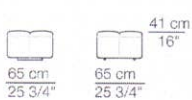

STRIPS

Divani P.95
Sofas D.95

Elementi con 1 bracciolo P.95
Units with 1 armrest D.95

Elementi senza braccioli P.95
Units without armrests D.95

Sizes, weights and finishes may change without previous notice. All dimensions are expressed in centimeters and inches.
File CAD 2D-3D available on www.arflex.com For more information on product visit www.arflex.com, or contact us at : info@arflex.it

Divani P.125
Sofas D.125

Divani con braccioli corti P.125
Sofas with short armrests D.125

Elementi con 1 bracciolo P.125
Units with 1 armrest D.125

arflex

Sizes, weights and finishes may change without previous notice. All dimensions are expressed in centimeters and inches.
File CAD 2D-3D available on www.arflex.com For more information on product visit www.arflex.com, or contact us at : info@arflex.it

Elementi con 1 bracciolo corto P.125
Units with 1 short armrest: D.125

Elementi senza braccioli P.125
Units without armrests D.125

Pouf

Sizes, weights and finishes may change without previous notice. All dimensions are expressed in centimeters and inches.
File CAD 2D-3D available on www.arflex.com For more information on product visit www.arflex.com, or contact us at : info@arflex.it

Composizioni
Compositions

Sizes, weights and finishes may change without previous notice. All dimensions are expressed in centimeters and inches.
File CAD 2D-3D available on www.arflex.com For more information on product visit www.arflex.com, or contact us at : info@arflex.it