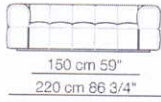

STRIPS

Divani P.95
Sofas D.95

Elementi con 1 bracciolo P.95
Units with 1 armrest D.95

Elementi senza braccioli P.95
Units without armrests D.95

Sizes, weights and finishes may change without previous notice. All dimensions are expressed in centimeters and inches.
File CAD 2D-3D available on www.arflex.com For more information on product visit www.arflex.com, or contact us at : info@arflex.it

Divani P.125
Sofas D.125

Divani con braccioli corti P.125
Sofas with short armrests D.125

Elementi con 1 bracciolo P.125
Units with 1 armrest D.125

arflex

Sizes, weights and finishes may change without previous notice. All dimensions are expressed in centimeters and inches.
File CAD 2D-3D available on www.arflex.com For more information on product visit www.arflex.com, or contact us at : info@arflex.it

Elementi con 1 bracciolo corto P.125
Units with 1 short armrest: D.125

Elementi senza braccioli P.125
Units without armrests D.125

Pouf

Sizes, weights and finishes may change without previous notice. All dimensions are expressed in centimeters and inches.
File CAD 2D-3D available on www.arflex.com For more information on product visit www.arflex.com, or contact us at : info@arflex.it

Composizioni
Compositions

Sizes, weights and finishes may change without previous notice. All dimensions are expressed in centimeters and inches.
File CAD 2D-3D available on www.arflex.com For more information on product visit www.arflex.com, or contact us at : info@arflex.it