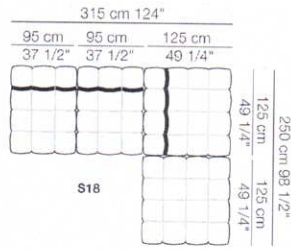

Divani P.125
Sofas D.125

Divani con braccioli corti P.125
Sofas with short armrests D.125

Elementi con 1 bracciolo P.125
Units with 1 armrest D.125

arflex

Sizes, weights and finishes may change without previous notice. All dimensions are expressed in centimeters and inches.
File CAD 2D-3D available on www.arflex.com For more information on product visit www.arflex.com, or contact us at : info@arflex.it

Elementi con 1 bracciolo corto P.125
Units with 1 short armrest: D.125

Elementi senza braccioli P.125
Units without armrests D.125

Pouf

Sizes, weights and finishes may change without previous notice. All dimensions are expressed in centimeters and inches.
File CAD 2D-3D available on www.arflex.com For more information on product visit www.arflex.com, or contact us at : info@arflex.it

Composizioni
Compositions

Sizes, weights and finishes may change without previous notice. All dimensions are expressed in centimeters and inches.
File CAD 2D-3D available on www.arflex.com For more information on product visit www.arflex.com, or contact us at : info@arflex.it

Sizes, weights and finishes may change without previous notice. All dimensions are expressed in centimeters and inches.
 File CAD 2D-3D available on www.arflex.com For more information on product visit www.arflex.com, or contact us at : info@arflex.it