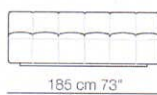

STRIPS

Divani P.95
Sofas D.95

Elementi con 1 bracciolo P.95
Units with 1 armrest D.95

Elementi senza braccioli P.95
Units without armrests D.95

Sizes, weights and finishes may change without previous notice. All dimensions are expressed in centimeters and inches.
File CAD 2D-3D available on www.arflex.com For more information on product visit www.arflex.com, or contact us at : info@arflex.it

Divani P.125
Sofas D.125

Divani con braccioli corti P.125
Sofas with short armrests D.125

Elementi con 1 bracciolo P.125
Units with 1 armrest D.125

arflex

Sizes, weights and finishes may change without previous notice. All dimensions are expressed in centimeters and inches.
File CAD 2D-3D available on www.arflex.com For more information on product visit www.arflex.com, or contact us at : info@arflex.it

Elementi con 1 bracciolo corto P.125
Units with 1 short armrest: D.125

Elementi senza braccioli P.125
Units without armrests D.125

Pouf

Sizes, weights and finishes may change without previous notice. All dimensions are expressed in centimeters and inches.
File CAD 2D-3D available on www.arflex.com For more information on product visit www.arflex.com, or contact us at : info@arflex.it

Composizioni
Compositions

Sizes, weights and finishes may change without previous notice. All dimensions are expressed in centimeters and inches.
File CAD 2D-3D available on www.arflex.com For more information on product visit www.arflex.com, or contact us at : info@arflex.it