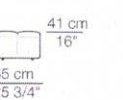

STRIPS

Divani P.95
Sofas D.95

Elementi con 1 bracciolo P.95
Units with 1 armrest D.95

Elementi senza braccioli P.95
Units without armrests D.95

Sizes, weights and finishes may change without previous notice. All dimensions are expressed in centimeters and inches.
File CAD 2D-3D available on www.arflex.com For more information on product visit www.arflex.com, or contact us at : info@arflex.it

Divani P.125
Sofas D.125

Divani con braccioli corti P.125
Sofas with short armrests D.125

Elementi con 1 bracciolo P.125
Units with 1 armrest D.125

arflex

Sizes, weights and finishes may change without previous notice. All dimensions are expressed in centimeters and inches.
File CAD 2D-3D available on www.arflex.com For more information on product visit www.arflex.com, or contact us at : info@arflex.it

Elementi con 1 bracciolo corto P.125
Units with 1 short armrest: D.125

Elementi senza braccioli P.125
Units without armrests D.125

Pouf

Sizes, weights and finishes may change without previous notice. All dimensions are expressed in centimeters and inches.
File CAD 2D-3D available on www.arflex.com For more information on product visit www.arflex.com, or contact us at : info@arflex.it

Composizioni
Compositions

Sizes, weights and finishes may change without previous notice. All dimensions are expressed in centimeters and inches.
File CAD 2D-3D available on www.arflex.com For more information on product visit www.arflex.com, or contact us at : info@arflex.it