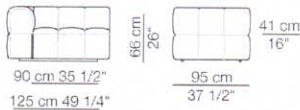

STRIPS

Divani P.95
Sofas D.95

Elementi con 1 bracciolo P.95
Units with 1 armrest D.95

Elementi senza braccioli P.95
Units without armrests D.95

Sizes, weights and finishes may change without previous notice. All dimensions are expressed in centimeters and inches.
File CAD 2D-3D available on www.arflex.com For more information on product visit www.arflex.com, or contact us at : info@arflex.it

Divani P.125
Sofas D.125

Divani con braccioli corti P.125
Sofas with short armrests D.125

Elementi con 1 bracciolo P.125
Units with 1 armrest D.125

arflex

Sizes, weights and finishes may change without previous notice. All dimensions are expressed in centimeters and inches.
File CAD 2D-3D available on www.arflex.com For more information on product visit www.arflex.com, or contact us at : info@arflex.it

Elementi con 1 bracciolo corto P.125
Units with 1 short armrest: D.125

Elementi senza braccioli P.125
Units without armrests D.125

Pouf

Sizes, weights and finishes may change without previous notice. All dimensions are expressed in centimeters and inches.
File CAD 2D-3D available on www.arflex.com For more information on product visit www.arflex.com, or contact us at : info@arflex.it

Composizioni
Compositions

Sizes, weights and finishes may change without previous notice. All dimensions are expressed in centimeters and inches.
File CAD 2D-3D available on www.arflex.com For more information on product visit www.arflex.com, or contact us at : info@arflex.it