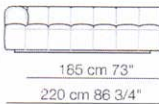

STRIPS

Divani P.95
Sofas D.95

Elementi con 1 bracciolo P.95
Units with 1 armrest D.95

Elementi senza braccioli P.95
Units without armrests D.95

Sizes, weights and finishes may change without previous notice. All dimensions are expressed in centimeters and inches.
File CAD 2D-3D available on www.arflex.com For more information on product visit www.arflex.com, or contact us at : info@arflex.it

Divani P.125
Sofas D.125

Divani con braccioli corti P.125
Sofas with short armrests D.125

Elementi con 1 bracciolo P.125
Units with 1 armrest D.125

arflex

Sizes, weights and finishes may change without previous notice. All dimensions are expressed in centimeters and inches.
File CAD 2D-3D available on www.arflex.com For more information on product visit www.arflex.com, or contact us at : info@arflex.it

Elementi con 1 bracciolo corto P.125
Units with 1 short armrest: D.125

Elementi senza braccioli P.125
Units without armrests D.125

Pouf

Sizes, weights and finishes may change without previous notice. All dimensions are expressed in centimeters and inches.
File CAD 2D-3D available on www.arflex.com For more information on product visit www.arflex.com, or contact us at : info@arflex.it

Composizioni
Compositions

Sizes, weights and finishes may change without previous notice. All dimensions are expressed in centimeters and inches.
File CAD 2D-3D available on www.arflex.com For more information on product visit www.arflex.com, or contact us at : info@arflex.it