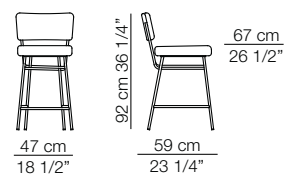

ORFEO

Sgabello H.102 cm
Stool H. 102 cm

Sgabello H.92 cm
Stool H. 92 cm

I colori sono da considerarsi puramente indicativi / Colors are to be considered as purely indicative 2020 - Rev. 0.0 - Seven Salotti S.p.A - All rights reserved

Sizes, weights and finishes may change without previous notice. All dimensions are expressed in centimeters and inches. File CAD 2D-3D available on www.arflex.com For more information on product visit www.arflex.com, or contact us at : info@arflex.it