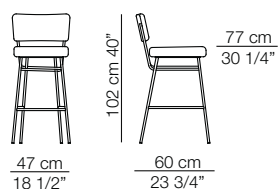

ORFEO

Sgabello H.102 cm
Stool H. 102 cm

Sgabello H.92 cm
Stool H. 92 cm

I colori sono da considerarsi puramente indicativi / Colors are to be considered as purely indicative 2020 - Rev. 0.0 - Seven Salotti S.p.A - All rights reserved