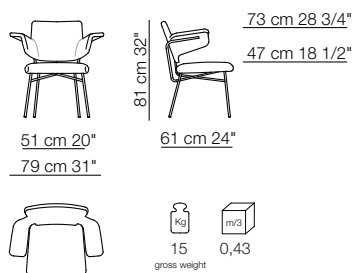

## NEPTUNIA

Sedia  
Chair

I colori sono da considerarsi puramente indicativi / Colors are to be considered as purely indicative 2020 - Rev. 0.0 - Seven Salotti S.p.A - All rights reserved

Sizes, weights and finishes may change without previous notice. All dimensions are expressed in centimeters and inches. File CAD 2D-3D available on [www.arflex.com](http://www.arflex.com) For more information on product visit [www.arflex.com](http://www.arflex.com), or contact us at : [info@arflex.it](mailto:info@arflex.it)