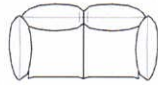

MARENCO

Poltrone senza braccioli
Armchairs without armrests

Poltrone con 2 braccioli
Armchairs with 2 armrests

Divani
Sofas

Elementi con 1 bracciolo
Units with 1 armrest

Elementi senza braccioli
Units without armrests

arflex

Sizes, weights and finishes may change without previous notice. All dimensions are expressed in centimeters and inches. File CAD 2D-3D available on www.arflex.com For more information on product visit www.arflex.com, or contact us at : info@arflex.it

Elementi angolo
Corner units

Elementi angolo con 1 bracciolo
Corner units with 1 armrest

Elementi isola con angolo
Isle units with corner

Pouf

Composizioni
Composizioni

arflex

Sizes, weights and finishes may change without previous notice. All dimensions are expressed in centimeters and inches. File CAD 2D-3D available on www.arflex.com For more information on product visit www.arflex.com, or contact us at : info@arflex.it