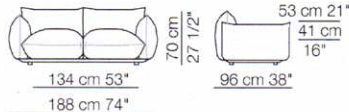

MARENCO

Poltrone senza braccioli
Armchairs without armrests

Poltrone con 2 braccioli
Armchairs with 2 armrests

Divani
Sofas

Elementi con 1 bracciolo
Units with 1 armrest

Elementi senza braccioli
Units without armrests

arflex

Sizes, weights and finishes may change without previous notice. All dimensions are expressed in centimeters and inches. File CAD 2D-3D available on www.arflex.com For more information on product visit www.arflex.com, or contact us at : info@arflex.it

Elementi angolo
Corner units

Elementi angolo con 1 bracciolo
Corner units with 1 armrest

Elementi isola con angolo
Isle units with corner

Pouf

Composizioni
Composizioni

arflex

Sizes, weights and finishes may change without previous notice. All dimensions are expressed in centimeters and inches. File CAD 2D-3D available on www.arflex.com For more information on product visit www.arflex.com, or contact us at : info@arflex.it