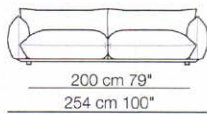

MARENCO

Poltrone senza braccioli
Armchairs without armrests

Poltrone con 2 braccioli
Armchairs with 2 armrests

Divani
Sofas

Elementi con 1 bracciolo
Units with 1 armrest

Elementi senza braccioli
Units without armrests

arflex

Sizes, weights and finishes may change without previous notice. All dimensions are expressed in centimeters and inches. File CAD 2D-3D available on www.arflex.com For more information on product visit www.arflex.com, or contact us at : info@arflex.it

Elementi angolo
Corner units

Elementi angolo con 1 bracciolo
Corner units with 1 armrest

Elementi isola con angolo
Isle units with corner

Pouf

Composizioni
Composizioni

arflex

Sizes, weights and finishes may change without previous notice. All dimensions are expressed in centimeters and inches. File CAD 2D-3D available on www.arflex.com For more information on product visit www.arflex.com, or contact us at : info@arflex.it