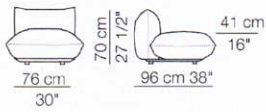

MARENCO

Poltrone senza braccioli
Armchairs without armrests