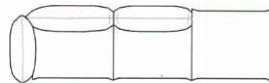

MARENCO

Poltrone senza braccioli
Armchairs without armrests

Poltrone con 2 braccioli
Armchairs with 2 armrests

Divani
Sofas

Elementi con 1 bracciolo
Units with 1 armrest

Elementi senza braccioli
Units without armrests

arflex

Sizes, weights and finishes may change without previous notice. All dimensions are expressed in centimeters and inches. File CAD 2D-3D available on www.arflex.com For more information on product visit www.arflex.com, or contact us at : info@arflex.it

Elementi angolo
Corner units

Elementi angolo con 1 bracciolo
Corner units with 1 armrest

Elementi isola con angolo
Isle units with corner

Pouf

Composizioni
Composizioni

arflex

Sizes, weights and finishes may change without previous notice. All dimensions are expressed in centimeters and inches. File CAD 2D-3D available on www.arflex.com For more information on product visit www.arflex.com, or contact us at : info@arflex.it