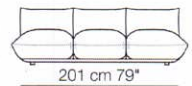

MARENCO

Poltrone senza braccioli
Armchairs without armrests

Poltrone con 2 braccioli
Armchairs with 2 armrests

Divani
Sofas

Elementi con 1 bracciolo
Units with 1 armrest

Elementi senza braccioli
Units without armrests

arflex

Sizes, weights and finishes may change without previous notice. All dimensions are expressed in centimeters and inches. File CAD 2D-3D available on www.arflex.com For more information on product visit www.arflex.com, or contact us at : info@arflex.it

Elementi angolo
Corner units

Elementi angolo con 1 bracciolo
Corner units with 1 armrest

Elementi isola con angolo
Isle units with corner

Pouf

Composizioni
Composizioni

arflex

Sizes, weights and finishes may change without previous notice. All dimensions are expressed in centimeters and inches. File CAD 2D-3D available on www.arflex.com For more information on product visit www.arflex.com, or contact us at : info@arflex.it