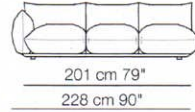

MARENCO

Poltrone senza braccioli
Armchairs without armrests

Poltrone con 2 braccioli
Armchairs with 2 armrests

Divani
Sofas

Elementi con 1 bracciolo
Units with 1 armrest

Elementi senza braccioli
Units without armrests

arflex

Sizes, weights and finishes may change without previous notice. All dimensions are expressed in centimeters and inches. File CAD 2D-3D available on www.arflex.com For more information on product visit www.arflex.com, or contact us at : info@arflex.it

Elementi angolo
Corner units

Elementi angolo con 1 bracciolo
Corner units with 1 armrest

Elementi isola con angolo
Isle units with corner

Pouf

Composizioni
Composizioni

arflex

Sizes, weights and finishes may change without previous notice. All dimensions are expressed in centimeters and inches. File CAD 2D-3D available on www.arflex.com For more information on product visit www.arflex.com, or contact us at : info@arflex.it