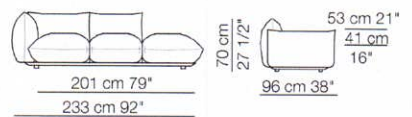

arflex

Sizes, weights and finishes may change without previous notice. All dimensions are expressed in centimeters and inches. File CAD 2D-3D available on www.arflex.com For more information on product visit www.arflex.com, or contact us at : info@arflex.it

Elementi angolo
Corner units

Elementi angolo con 1 bracciolo
Corner units with 1 armrest

Elementi isola con angolo
Isle units with corner

Pouf

Composizioni
Composizioni

arflex

Sizes, weights and finishes may change without previous notice. All dimensions are expressed in centimeters and inches. File CAD 2D-3D available on www.arflex.com For more information on product visit www.arflex.com, or contact us at : info@arflex.it