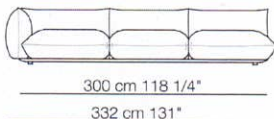

MARENCO

Poltrone senza braccioli
Armchairs without armrests

Poltrone con 2 braccioli
Armchairs with 2 armrests

Divani
Sofas

Elementi con 1 bracciolo
Units with 1 armrest

Elementi senza braccioli
Units without armrests

arflex

Sizes, weights and finishes may change without previous notice. All dimensions are expressed in centimeters and inches. File CAD 2D-3D available on www.arflex.com For more information on product visit www.arflex.com, or contact us at : info@arflex.it

Elementi angolo
Corner units

Elementi angolo con 1 bracciolo
Corner units with 1 armrest

Elementi isola con angolo
Isle units with corner

Pouf

Composizioni
Composizioni

arflex

Sizes, weights and finishes may change without previous notice. All dimensions are expressed in centimeters and inches. File CAD 2D-3D available on www.arflex.com For more information on product visit www.arflex.com, or contact us at : info@arflex.it