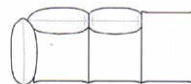

MARENCO

Poltrone senza braccioli
Armchairs without armrests

Poltrone con 2 braccioli
Armchairs with 2 armrests

Divani
Sofas

Elementi con 1 bracciolo
Units with 1 armrest

Elementi senza braccioli
Units without armrests

arflex

Sizes, weights and finishes may change without previous notice. All dimensions are expressed in centimeters and inches. File CAD 2D-3D available on www.arflex.com For more information on product visit www.arflex.com, or contact us at : info@arflex.it

Elementi angolo
Corner units

Elementi angolo con 1 bracciolo
Corner units with 1 armrest

Elementi isola con angolo
Isle units with corner

Pouf

Composizioni
Composizioni

arflex

Sizes, weights and finishes may change without previous notice. All dimensions are expressed in centimeters and inches. File CAD 2D-3D available on www.arflex.com For more information on product visit www.arflex.com, or contact us at : info@arflex.it