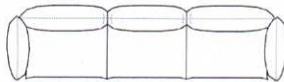

MARENCO

Poltrone senza braccioli
Armchairs without armrests

Poltrone con 2 braccioli
Armchairs with 2 armrests

Divani
Sofas

Elementi con 1 bracciolo
Units with 1 armrest

Elementi senza braccioli
Units without armrests

arflex

Sizes, weights and finishes may change without previous notice. All dimensions are expressed in centimeters and inches. File CAD 2D-3D available on www.arflex.com For more information on product visit www.arflex.com, or contact us at : info@arflex.it

Elementi angolo
Corner units

Elementi angolo con 1 bracciolo
Corner units with 1 armrest

Elementi isola con angolo
Isle units with corner

Pouf

Composizioni
Composizioni

arflex

Sizes, weights and finishes may change without previous notice. All dimensions are expressed in centimeters and inches. File CAD 2D-3D available on www.arflex.com For more information on product visit www.arflex.com, or contact us at : info@arflex.it