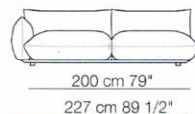

MARENCO

Poltrone senza braccioli
Armchairs without armrests

Poltrone con 2 braccioli
Armchairs with 2 armrests

Divani
Sofas

Elementi con 1 bracciolo
Units with 1 armrest

Elementi senza braccioli
Units without armrests

arflex

Sizes, weights and finishes may change without previous notice. All dimensions are expressed in centimeters and inches. File CAD 2D-3D available on www.arflex.com For more information on product visit www.arflex.com, or contact us at : info@arflex.it

Elementi angolo
Corner units

Elementi angolo con 1 bracciolo
Corner units with 1 armrest

Elementi isola con angolo
Isle units with corner

Pouf

Composizioni
Composizioni

arflex

Sizes, weights and finishes may change without previous notice. All dimensions are expressed in centimeters and inches. File CAD 2D-3D available on www.arflex.com For more information on product visit www.arflex.com, or contact us at : info@arflex.it