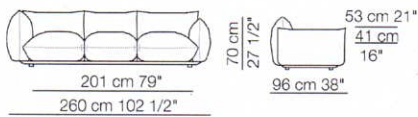

MARENCO

Poltrone senza braccioli
Armchairs without armrests

Poltrone con 2 braccioli
Armchairs with 2 armrests

Divani
Sofas

Elementi con 1 bracciolo
Units with 1 armrest

Elementi senza braccioli
Units without armrests

arflex

Sizes, weights and finishes may change without previous notice. All dimensions are expressed in centimeters and inches. File CAD 2D-3D available on www.arflex.com For more information on product visit www.arflex.com, or contact us at : info@arflex.it

Elementi angolo
Corner units

Elementi angolo con 1 bracciolo
Corner units with 1 armrest

Elementi isola con angolo
Isle units with corner

Pouf

Composizioni
Composizioni

arflex

Sizes, weights and finishes may change without previous notice. All dimensions are expressed in centimeters and inches. File CAD 2D-3D available on www.arflex.com For more information on product visit www.arflex.com, or contact us at : info@arflex.it