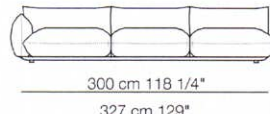

MARENCO

Poltrone senza braccioli
Armchairs without armrests

Poltrone con 2 braccioli
Armchairs with 2 armrests

Divani
Sofas

Elementi con 1 bracciolo
Units with 1 armrest

Elementi senza braccioli
Units without armrests

arflex

Sizes, weights and finishes may change without previous notice. All dimensions are expressed in centimeters and inches. File CAD 2D-3D available on www.arflex.com For more information on product visit www.arflex.com, or contact us at : info@arflex.it

Elementi angolo
Corner units

Elementi angolo con 1 bracciolo
Corner units with 1 armrest

Elementi isola con angolo
Isle units with corner

Pouf

Composizioni
Composizioni

arflex

Sizes, weights and finishes may change without previous notice. All dimensions are expressed in centimeters and inches. File CAD 2D-3D available on www.arflex.com For more information on product visit www.arflex.com, or contact us at : info@arflex.it