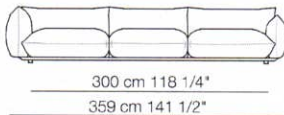

MARENCO

Poltrone senza braccioli
Armchairs without armrests

Poltrone con 2 braccioli
Armchairs with 2 armrests

Divani
Sofas

Elementi con 1 bracciolo
Units with 1 armrest

Elementi senza braccioli
Units without armrests

arflex

Sizes, weights and finishes may change without previous notice. All dimensions are expressed in centimeters and inches. File CAD 2D-3D available on www.arflex.com For more information on product visit www.arflex.com, or contact us at : info@arflex.it

Elementi angolo
Corner units

Elementi angolo con 1 bracciolo
Corner units with 1 armrest

Elementi isola con angolo
Isle units with corner

Pouf

Composizioni
Composizioni

arflex

Sizes, weights and finishes may change without previous notice. All dimensions are expressed in centimeters and inches. File CAD 2D-3D available on www.arflex.com For more information on product visit www.arflex.com, or contact us at : info@arflex.it