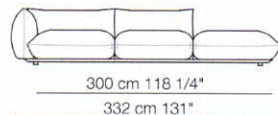

MARENCO

Poltrone senza braccioli
Armchairs without armrests

Poltrone con 2 braccioli
Armchairs with 2 armrests

Divani
Sofas

Elementi con 1 bracciolo
Units with 1 armrest

Elementi senza braccioli
Units without armrests

arflex

Sizes, weights and finishes may change without previous notice. All dimensions are expressed in centimeters and inches. File CAD 2D-3D available on www.arflex.com For more information on product visit www.arflex.com, or contact us at : info@arflex.it

Elementi angolo
Corner units

Elementi angolo con 1 bracciolo
Corner units with 1 armrest

Elementi isola con angolo
Isle units with corner

Pouf

Composizioni
Composizioni

arflex

Sizes, weights and finishes may change without previous notice. All dimensions are expressed in centimeters and inches. File CAD 2D-3D available on www.arflex.com For more information on product visit www.arflex.com, or contact us at : info@arflex.it