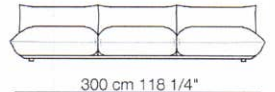

MARENCO

Poltrone senza braccioli
Armchairs without armrests

Poltrone con 2 braccioli
Armchairs with 2 armrests

Divani
Sofas

Elementi con 1 bracciolo
Units with 1 armrest

Elementi senza braccioli
Units without armrests

arflex

Sizes, weights and finishes may change without previous notice. All dimensions are expressed in centimeters and inches. File CAD 2D-3D available on www.arflex.com For more information on product visit www.arflex.com, or contact us at : info@arflex.it

Elementi angolo
Corner units

Elementi angolo con 1 bracciolo
Corner units with 1 armrest

Elementi isola con angolo
Isle units with corner

Pouf

Composizioni
Composizioni

arflex

Sizes, weights and finishes may change without previous notice. All dimensions are expressed in centimeters and inches. File CAD 2D-3D available on www.arflex.com For more information on product visit www.arflex.com, or contact us at : info@arflex.it