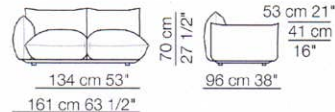

MARENCO

Poltrone senza braccioli
Armchairs without armrests

Poltrone con 2 braccioli
Armchairs with 2 armrests

Divani
Sofas

Elementi con 1 bracciolo
Units with 1 armrest

Elementi senza braccioli
Units without armrests

arflex

Sizes, weights and finishes may change without previous notice. All dimensions are expressed in centimeters and inches. File CAD 2D-3D available on www.arflex.com For more information on product visit www.arflex.com, or contact us at : info@arflex.it

Elementi angolo
Corner units

Elementi angolo con 1 bracciolo
Corner units with 1 armrest

Elementi isola con angolo
Isle units with corner

Pouf

Composizioni
Composizioni

arflex

Sizes, weights and finishes may change without previous notice. All dimensions are expressed in centimeters and inches. File CAD 2D-3D available on www.arflex.com For more information on product visit www.arflex.com, or contact us at : info@arflex.it