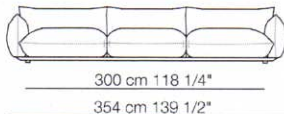

MARENCO

Poltrone senza braccioli
Armchairs without armrests

Poltrone con 2 braccioli
Armchairs with 2 armrests

Divani
Sofas

Elementi con 1 bracciolo
Units with 1 armrest

Elementi senza braccioli
Units without armrests

arflex

Sizes, weights and finishes may change without previous notice. All dimensions are expressed in centimeters and inches. File CAD 2D-3D available on www.arflex.com For more information on product visit www.arflex.com, or contact us at : info@arflex.it

Elementi angolo
Corner units

Elementi angolo con 1 bracciolo
Corner units with 1 armrest

Elementi isola con angolo
Isle units with corner

Pouf

Composizioni
Composizioni

arflex

Sizes, weights and finishes may change without previous notice. All dimensions are expressed in centimeters and inches. File CAD 2D-3D available on www.arflex.com For more information on product visit www.arflex.com, or contact us at : info@arflex.it