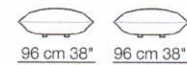

arflex

Sizes, weights and finishes may change without previous notice. All dimensions are expressed in centimeters and inches. File CAD 2D-3D available on www.arflex.com For more information on product visit www.arflex.com, or contact us at : info@arflex.it

Elementi angolo
Corner units

Elementi angolo con 1 bracciolo
Corner units with 1 armrest

Elementi isola con angolo
Isle units with corner

Pouf

Composizioni
Composizioni

arflex

Sizes, weights and finishes may change without previous notice. All dimensions are expressed in centimeters and inches. File CAD 2D-3D available on www.arflex.com For more information on product visit www.arflex.com, or contact us at : info@arflex.it