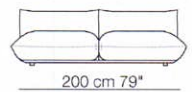

MARENCO

Poltrone senza braccioli
Armchairs without armrests

Poltrone con 2 braccioli
Armchairs with 2 armrests

Divani
Sofas

Elementi con 1 bracciolo
Units with 1 armrest

Elementi senza braccioli
Units without armrests

arflex

Sizes, weights and finishes may change without previous notice. All dimensions are expressed in centimeters and inches. File CAD 2D-3D available on www.arflex.com For more information on product visit www.arflex.com, or contact us at : info@arflex.it

Elementi angolo
Corner units

Elementi angolo con 1 bracciolo
Corner units with 1 armrest

Elementi isola con angolo
Isle units with corner

Pouf

Composizioni
Composizioni

arflex

Sizes, weights and finishes may change without previous notice. All dimensions are expressed in centimeters and inches. File CAD 2D-3D available on www.arflex.com For more information on product visit www.arflex.com, or contact us at : info@arflex.it