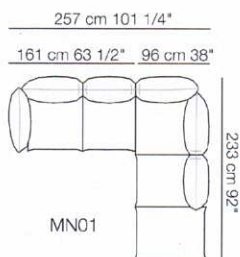

arflex

Sizes, weights and finishes may change without previous notice. All dimensions are expressed in centimeters and inches. File CAD 2D-3D available on www.arflex.com For more information on product visit www.arflex.com, or contact us at : info@arflex.it

Elementi angolo
Corner units

Elementi angolo con 1 bracciolo
Corner units with 1 armrest

Elementi isola con angolo
Isle units with corner

Pouf

Composizioni
Composizioni

arflex

Sizes, weights and finishes may change without previous notice. All dimensions are expressed in centimeters and inches. File CAD 2D-3D available on www.arflex.com For more information on product visit www.arflex.com, or contact us at : info@arflex.it