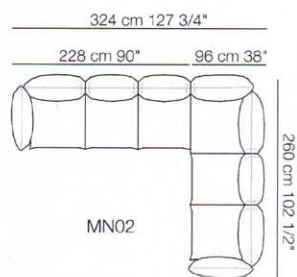

arflex

Sizes, weights and finishes may change without previous notice. All dimensions are expressed in centimeters and inches. File CAD 2D-3D available on www.arflex.com For more information on product visit www.arflex.com, or contact us at : info@arflex.it

Elementi angolo
Corner units

Elementi angolo con 1 bracciolo
Corner units with 1 armrest

Elementi isola con angolo
Isle units with corner

Pouf

Composizioni
Composizioni

arflex

Sizes, weights and finishes may change without previous notice. All dimensions are expressed in centimeters and inches. File CAD 2D-3D available on www.arflex.com For more information on product visit www.arflex.com, or contact us at : info@arflex.it