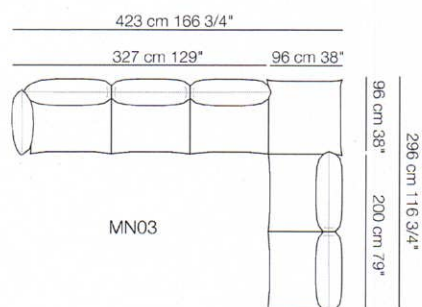

arflex

Sizes, weights and finishes may change without previous notice. All dimensions are expressed in centimeters and inches. File CAD 2D-3D available on www.arflex.com For more information on product visit www.arflex.com, or contact us at : info@arflex.it

Elementi angolo
Corner units

Elementi angolo con 1 bracciolo
Corner units with 1 armrest

Elementi isola con angolo
Isle units with corner

Pouf

Composizioni
Composizioni

arflex

Sizes, weights and finishes may change without previous notice. All dimensions are expressed in centimeters and inches. File CAD 2D-3D available on www.arflex.com For more information on product visit www.arflex.com, or contact us at : info@arflex.it