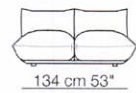

MARENCO

Poltrone senza braccioli
Armchairs without armrests

Poltrone con 2 braccioli
Armchairs with 2 armrests

Divani
Sofas

Elementi con 1 bracciolo
Units with 1 armrest

Elementi senza braccioli
Units without armrests

arflex

Sizes, weights and finishes may change without previous notice. All dimensions are expressed in centimeters and inches. File CAD 2D-3D available on www.arflex.com For more information on product visit www.arflex.com, or contact us at : info@arflex.it

Elementi angolo
Corner units

Elementi angolo con 1 bracciolo
Corner units with 1 armrest

Elementi isola con angolo
Isle units with corner

Pouf

Composizioni
Composizioni

arflex

Sizes, weights and finishes may change without previous notice. All dimensions are expressed in centimeters and inches. File CAD 2D-3D available on www.arflex.com For more information on product visit www.arflex.com, or contact us at : info@arflex.it