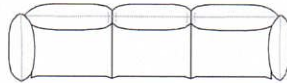

MARENCO

Poltrone senza braccioli
Armchairs without armrests

Poltrone con 2 braccioli
Armchairs with 2 armrests

Divani
Sofas

Elementi con 1 bracciolo
Units with 1 armrest

Elementi senza braccioli
Units without armrests

arflex

Sizes, weights and finishes may change without previous notice. All dimensions are expressed in centimeters and inches. File CAD 2D-3D available on www.arflex.com For more information on product visit www.arflex.com, or contact us at : info@arflex.it

Elementi angolo
Corner units

Elementi angolo con 1 bracciolo
Corner units with 1 armrest

Elementi isola con angolo
Isle units with corner

Pouf

Composizioni
Composizioni

arflex

Sizes, weights and finishes may change without previous notice. All dimensions are expressed in centimeters and inches. File CAD 2D-3D available on www.arflex.com For more information on product visit www.arflex.com, or contact us at : info@arflex.it