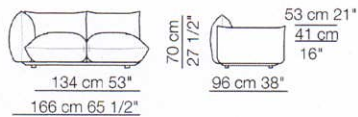

MARENCO

Poltrone senza braccioli
Armchairs without armrests

Poltrone con 2 braccioli
Armchairs with 2 armrests

Divani
Sofas

Elementi con 1 bracciolo
Units with 1 armrest

Elementi senza braccioli
Units without armrests

arflex

Sizes, weights and finishes may change without previous notice. All dimensions are expressed in centimeters and inches. File CAD 2D-3D available on www.arflex.com For more information on product visit www.arflex.com, or contact us at : info@arflex.it

Elementi angolo
Corner units

Elementi angolo con 1 bracciolo
Corner units with 1 armrest

Elementi isola con angolo
Isle units with corner

Pouf

Composizioni
Composizioni

arflex

Sizes, weights and finishes may change without previous notice. All dimensions are expressed in centimeters and inches. File CAD 2D-3D available on www.arflex.com For more information on product visit www.arflex.com, or contact us at : info@arflex.it