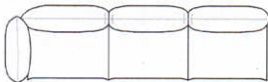

MARENCO

Poltrone senza braccioli
Armchairs without armrests

Poltrone con 2 braccioli
Armchairs with 2 armrests

Divani
Sofas

Elementi con 1 bracciolo
Units with 1 armrest

Elementi senza braccioli
Units without armrests

arflex

Sizes, weights and finishes may change without previous notice. All dimensions are expressed in centimeters and inches. File CAD 2D-3D available on www.arflex.com For more information on product visit www.arflex.com, or contact us at : info@arflex.it

Elementi angolo
Corner units

Elementi angolo con 1 bracciolo
Corner units with 1 armrest

Elementi isola con angolo
Isle units with corner

Pouf

Composizioni
Composizioni

arflex

Sizes, weights and finishes may change without previous notice. All dimensions are expressed in centimeters and inches. File CAD 2D-3D available on www.arflex.com For more information on product visit www.arflex.com, or contact us at : info@arflex.it