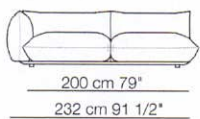

MARENCO

Poltrone senza braccioli
Armchairs without armrests

Poltrone con 2 braccioli
Armchairs with 2 armrests

Divani
Sofas

Elementi con 1 bracciolo
Units with 1 armrest

Elementi senza braccioli
Units without armrests

arflex

Sizes, weights and finishes may change without previous notice. All dimensions are expressed in centimeters and inches. File CAD 2D-3D available on www.arflex.com For more information on product visit www.arflex.com, or contact us at : info@arflex.it

Elementi angolo
Corner units

Elementi angolo con 1 bracciolo
Corner units with 1 armrest

Elementi isola con angolo
Isle units with corner

Pouf

Composizioni
Composizioni

arflex

Sizes, weights and finishes may change without previous notice. All dimensions are expressed in centimeters and inches. File CAD 2D-3D available on www.arflex.com For more information on product visit www.arflex.com, or contact us at : info@arflex.it