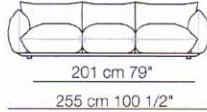

MARENCO

Poltrone senza braccioli
Armchairs without armrests

Poltrone con 2 braccioli
Armchairs with 2 armrests

Divani
Sofas

Elementi con 1 bracciolo
Units with 1 armrest

Elementi senza braccioli
Units without armrests

arflex

Sizes, weights and finishes may change without previous notice. All dimensions are expressed in centimeters and inches. File CAD 2D-3D available on www.arflex.com For more information on product visit www.arflex.com, or contact us at : info@arflex.it

Elementi angolo
Corner units

Elementi angolo con 1 bracciolo
Corner units with 1 armrest

Elementi isola con angolo
Isle units with corner

Pouf

Composizioni
Composizioni

arflex

Sizes, weights and finishes may change without previous notice. All dimensions are expressed in centimeters and inches. File CAD 2D-3D available on www.arflex.com For more information on product visit www.arflex.com, or contact us at : info@arflex.it