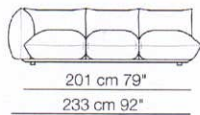

MARENCO

Poltrone senza braccioli
Armchairs without armrests

Poltrone con 2 braccioli
Armchairs with 2 armrests

Divani
Sofas

Elementi con 1 bracciolo
Units with 1 armrest

Elementi senza braccioli
Units without armrests

arflex

Sizes, weights and finishes may change without previous notice. All dimensions are expressed in centimeters and inches. File CAD 2D-3D available on www.arflex.com For more information on product visit www.arflex.com, or contact us at : info@arflex.it

Elementi angolo
Corner units

Elementi angolo con 1 bracciolo
Corner units with 1 armrest

Elementi isola con angolo
Isle units with corner

Pouf

Composizioni
Composizioni

arflex

Sizes, weights and finishes may change without previous notice. All dimensions are expressed in centimeters and inches. File CAD 2D-3D available on www.arflex.com For more information on product visit www.arflex.com, or contact us at : info@arflex.it